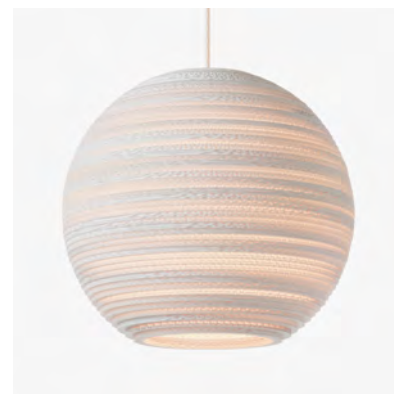

## MOON

### SUSPENSION

BY GRAYPANTS

<b>PRODUCT NAME</b>	Moon												
<b>DESIGNER</b>	Graypants												
<b>MANUFACTURER</b>	Graypants												
<b>PRODUCT RANGE</b>	Scraplights												
<b>CATEGORY</b>	Suspension												
<b>MATERIAL</b>	Recycled corrugated cardboard												
<b>PRODUCT CODE</b>	<table border="0"> <tr> <td>Ø 26:</td> <td>Ø 36:</td> <td>Ø 45:</td> <td>Ø 60:</td> </tr> <tr> <td>8-161 (N)</td> <td>8-162 (N)</td> <td>8-163 (N)</td> <td>8-164 (N)</td> </tr> <tr> <td>8-1161 (W)</td> <td>8-1162 (W)</td> <td>8-1163 (W)</td> <td>8-1164 (W)</td> </tr> </table>	Ø 26:	Ø 36:	Ø 45:	Ø 60:	8-161 (N)	8-162 (N)	8-163 (N)	8-164 (N)	8-1161 (W)	8-1162 (W)	8-1163 (W)	8-1164 (W)
Ø 26:	Ø 36:	Ø 45:	Ø 60:										
8-161 (N)	8-162 (N)	8-163 (N)	8-164 (N)										
8-1161 (W)	8-1162 (W)	8-1163 (W)	8-1164 (W)										
<b>DIMMABLE</b>	Yes												
<b>LIGHT SOURCE</b>	15W LED E27												
<b>LUMEN OUTPUT</b>	Dependant on bulb												

<b>FINISHES</b>	Natural or White
<b>DIMENSIONS</b>	Ø 26 x 22 (H) cm Ø 36 x 31 (H) cm Ø 45 x 40 (H) cm Ø 60 x 53 (H) cm
<b>IP</b>	20
<b>CANOPY</b>	Powder coated Black (Natural) Powder coated Grey (White)  Both dimensions: Ø 10 x H 2.5 cm
<b>CORD</b>	Black Fabric (Natural) White Fabric (White)  Both lengths: 2m (5m available)
<b>ORIGIN</b>	The Netherlands
<b>WARRANTY</b>	1 Year