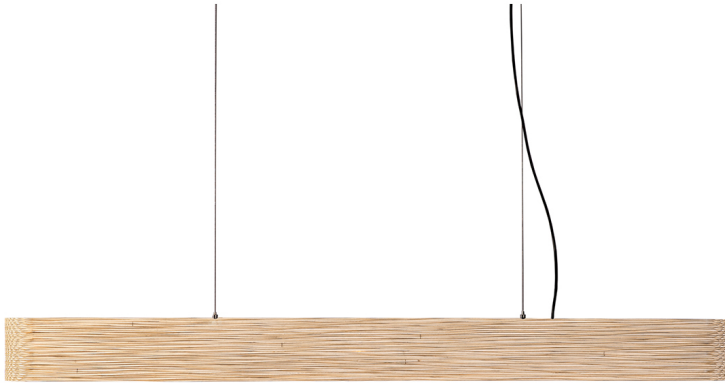

PROJECT	
TYPE	
NOTES	

HEWN

SUSPENSION

BY GRAYPANTS

PRODUCT NAME	Hewn
DESIGNER	Graypants
MANUFACTURER	Graypants
PRODUCT RANGE	Hewn
CATEGORY	Suspension
MATERIAL	Recycled corrugated cardboard
PRODUCT CODE	*Available upon request
DIMMABLE	Yes
LIGHT SOURCE	25W-100W
LUMEN OUTPUT	Dependant on bulb

FINISHES	Natural, White, Blonde
DIMENSIONS	L48 x W4 x H6/9/12 inches L93 x W4 x H6/9/12 inches
IP	20
CANOPY	Powder coated Black (Natural)
CORD	Black Fabric
ORIGIN	The Netherlands