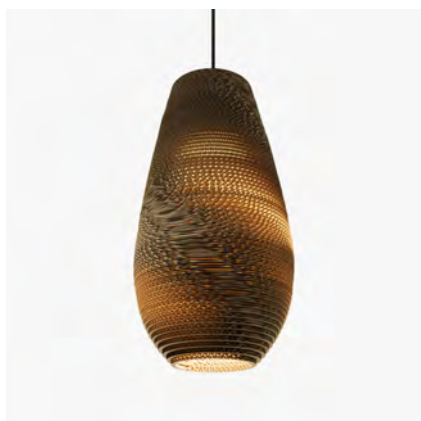

PROJECT	
TYPE	
NOTES	

DROP

SUSPENSION

BY GRAYPANTS

PRODUCT NAME	Drop	
DESIGNER	Graypants	
MANUFACTURER	Graypants	
PRODUCT RANGE	Scraplights	
CATEGORY	Suspension	
MATERIAL	Recycled corrugated cardboard	
PRODUCT CODE	Ø 25: 8-211 (Natural) 8-1211 (White)	Ø 36: 8-221 (Natural) 8-1221 (White)
LIGHT SOURCE	15W LED E27	
LUMEN OUTPUT	Dependant on bulb	

FINISHES	Natural or White
DIMENSIONS	Ø 25 x 45 (H) cm Ø 36 x 65 (H) cm
IP	20
CANOPY	Powder coated Black (Natural) Powder coated Grey (White) Both dimensions: Ø 10 x H 2.5 cm
CORD	Black Fabric (Natural) White Fabric (White) Both lengths: 2m (5m available)
ORIGIN	The Netherlands
WARRANTY	1 Year
DIMMABLE	Yes