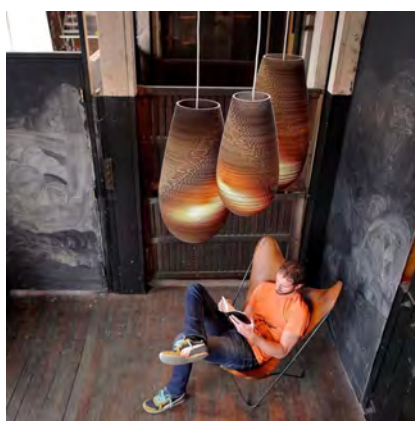

PROJECT	
TYPE	
NOTES	

DROP

SUSPENSION

BY GRAYPANTS

PRODUCT NAME	Drop	
DESIGNER	Graypants	
MANUFACTURER	Graypants	
PRODUCT RANGE	Scraplights	
CATEGORY	Suspension	
MATERIAL	Recycled corrugated cardboard	
PRODUCT CODE	Ø 25: 8-211 (Natural) 8-1211 (White)	Ø 36: 8-221 (Natural) 8-1221 (White)
LIGHT SOURCE	15W LED E27	
LUMEN OUTPUT	Dependant on bulb	

FINISHES	Natural or White
DIMENSIONS	Ø 25 x 45 (H) cm Ø 36 x 65 (H) cm
IP	20
CANOPY	Powder coated Black (Natural) Powder coated Grey (White) Both dimensions: Ø 10 x H 2.5 cm
CORD	Black Fabric (Natural) White Fabric (White) Both lengths: 2m (5m available)
ORIGIN	The Netherlands
WARRANTY	1 Year
DIMMABLE	Yes