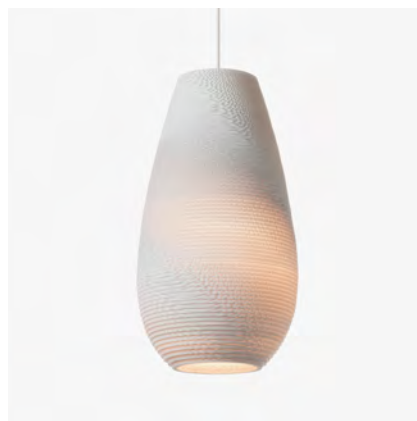

PROJECT	
TYPE	
NOTES	

DROP

SUSPENSION

BY GRAYPANTS

PRODUCT NAME	Drop	
DESIGNER	Graypants	
MANUFACTURER	Graypants	
PRODUCT RANGE	Scraplights	
CATEGORY	Suspension	
MATERIAL	Recycled corrugated cardboard	
PRODUCT CODE	Ø 25: 8-211 (Natural) 8-1211 (White)	Ø 36: 8-221 (Natural) 8-1221 (White)
LIGHT SOURCE	15W LED E27	
LUMEN OUTPUT	Dependant on bulb	

FINISHES	Natural or White
DIMENSIONS	Ø 25 x 45 (H) cm Ø 36 x 65 (H) cm
IP	20
CANOPY	Powder coated Black (Natural) Powder coated Grey (White) Both dimensions: Ø 10 x H 2.5 cm
CORD	Black Fabric (Natural) White Fabric (White) Both lengths: 2m (5m available)
ORIGIN	The Netherlands
WARRANTY	1 Year
DIMMABLE	Yes