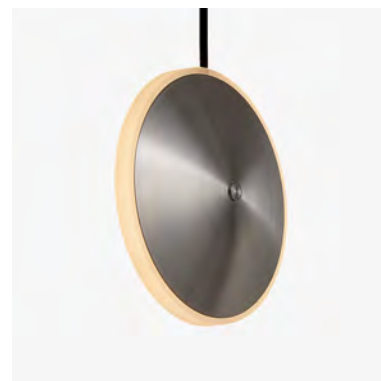

| | |
|----------------|--|
| PROJECT | |
| TYPE | |
| NOTES | |

DISH 6V

SUSPENSION

BY GRAYPANTS

| | |
|----------------------|--|
| PRODUCT NAME | Dish 6V |
| DESIGNER | Graypants |
| MANUFACTURER | Graypants |
| PRODUCT RANGE | Chrona |
| CATEGORY | Suspension |
| MATERIAL | Brass, Acrylic Diffuser (Shade) Black 2m (5m available) (Cord) Black Powdercoat (Canopy) |
| PRODUCT CODE | 8-284 (Brass) 8-294 (Stainless Steel) |

| | |
|---------------------|--|
| LIGHT SOURCE | 4W LED 2700K |
| LUMEN OUTPUT | 150 lm |
| FINISHES | Brass / Stainless Steel |
| DIMENSIONS | Ø 14 x (H) 14 x (D) 5 cm / Cord: 2m (5m available) |
| IP | 20 |
| ORIGIN | The Netherlands |
| WARRANTY | 1 Year |
| DIMMING | Not Dimmable |