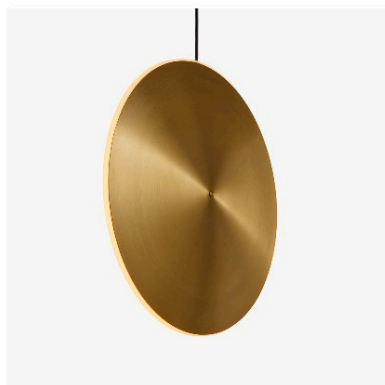

## DISH 17V

### SUSPENSION

BY GRAYPANTS

<b>PRODUCT NAME</b>	Dish 17V	<b>LIGHT SOURCE</b>	17W LED 2700K
<b>DESIGNER</b>	Graypants	<b>LUMEN OUTPUT</b>	500 lm
<b>MANUFACTURER</b>	Graypants	<b>FINISHES</b>	Brass / Stainless Steel
<b>PRODUCT RANGE</b>	Chrona	<b>DIMENSIONS</b>	Ø 42 x (H) 42 x (D) 7 cm / Cord: 2m (5m available)
<b>CATEGORY</b>	Suspension	<b>IP</b>	20
<b>MATERIAL</b>	Brass, Acrylic Diffuser (Shade) Black 2m (5m available) (Cord) Black Powdercoat (Canopy)	<b>ORIGIN</b>	The Netherlands
<b>PRODUCT CODE</b>	8-286 (Brass) 8-296 (Stainless Steel)	<b>WARRANTY</b>	1 Year
		<b>DIMMING</b>	Trailing Edge Dimming