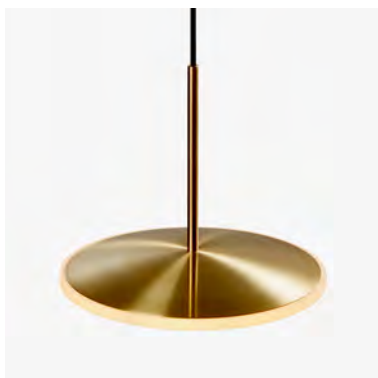

## DISH 10H

**SUSPENSION**

BY GRAYPANTS

<b>PRODUCT NAME</b>	Dish 10H	<b>LIGHT SOURCE</b>	9W LED 2700K
<b>DESIGNER</b>	Graypants	<b>LUMEN OUTPUT</b>	300 lm
<b>MANUFACTURER</b>	Graypants	<b>FINISHES</b>	Brass / Stainless Steel
<b>PRODUCT RANGE</b>	Chrona	<b>DIMENSIONS</b>	Ø 24 x (H) 23 cm / Cord: 2m (5m available)
<b>CATEGORY</b>	Suspension	<b>IP</b>	20
<b>MATERIAL</b>	Brass, Acrylic Diffuser (Shade) Black 2m (5m available) (Cord) Black Powdercoat (Canopy)	<b>ORIGIN</b>	The Netherlands
<b>PRODUCT CODE</b>	8-282 (Brass) 8-292 (Stainless Steel)	<b>WARRANTY</b>	1 Year