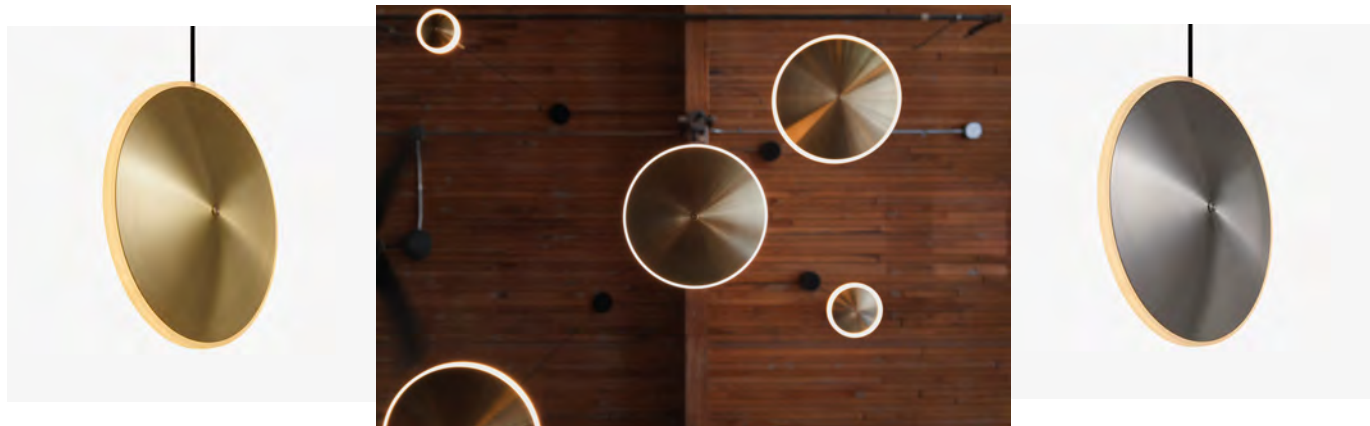

PROJECT	
TYPE	
NOTES	

DISH 10V

SUSPENSION

BY GRAYPANTS

PRODUCT NAME	Dish 10V	LIGHT SOURCE	9W LED 2700K
DESIGNER	Graypants	LUMEN OUTPUT	300 lm
MANUFACTURER	Graypants	FINISHES	Brass / Stainless Steel
PRODUCT RANGE	Chrona	DIMENSIONS	Ø 24 x (H) 24 x (D) 6 cm / Cord: 2m (5m available)
CATEGORY	Suspension	IP	20
MATERIAL	Brass, Acrylic Diffuser (Shade) Black 2m (5m available) (Cord) Black Powdercoat (Canopy)	ORIGIN	The Netherlands
PRODUCT CODE	8-285 (Brass) 8-295 (Stainless Steel)	WARRANTY	1 Year
		DIMMING	Trailing Edge Dimming