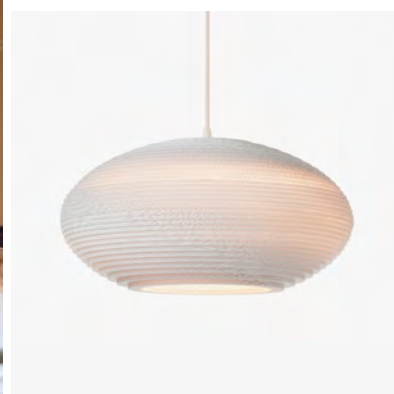

### SUSPENSION

BY GRAYPANTS

<b>PRODUCT NAME</b>	Disc	<b>LIGHT SOURCE</b>	3 x 15W LED, E27
<b>DESIGNER</b>	Graypants	<b>LUMEN OUTPUT</b>	Dependent on bulb
<b>MANUFACTURER</b>	Graypants	<b>FINISHES</b>	Natural / White
<b>PRODUCT RANGE</b>	Scraplights	<b>DIMENSIONS</b>	Ø 43 x 19 (H) cm Ø 50 x 23 (H) cm Ø 61 x 26 (H) cm
<b>CATEGORY</b>	Suspension	<b>IP</b>	20
<b>MATERIAL</b>	Recycled corrugated cardboard	<b>ORIGIN</b>	The Netherlands
<b>PRODUCT CODE</b>	Ø 43: 8-141 (Natural) 8-1141 (White)  Ø 50: 8-145 (Natural) 8-1145 (White)	Ø 61: 8-142 (Natural) 8-1142 (White)	<b>WARRANTY</b> 1 Year