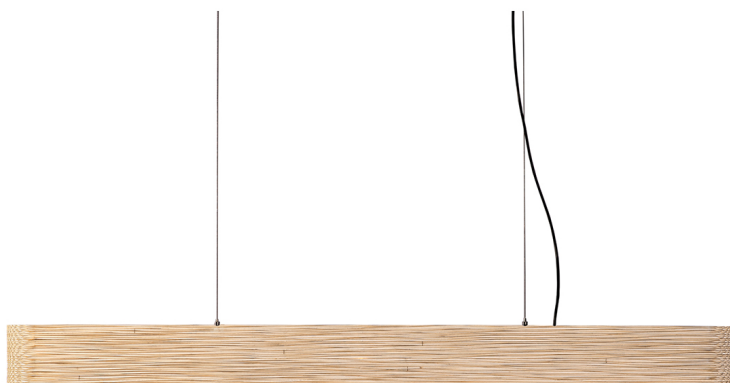

PROJECT	
TYPE	
NOTES	

DASH

SUSPENSION

BY GRAYPANTS

PRODUCT NAME	Dash
DESIGNER	Graypants
MANUFACTURER	Graypants
PRODUCT RANGE	Hewn
CATEGORY	Suspension
MATERIAL	Recycled corrugated cardboard
PRODUCT CODE	*Available upon request
DIMMABLE	Yes
LIGHT SOURCE	25W-100W
LUMEN OUTPUT	Dependant on bulb

FINISHES	Natural, White, Blonde
DIMENSIONS	L48 x W4 x H6/9/12 inches L93 x W4 x H6/9/12 inches
IP	20
CANOPY	Powder coated Black (Natural)
CORD	Black Fabric
ORIGIN	The Netherlands