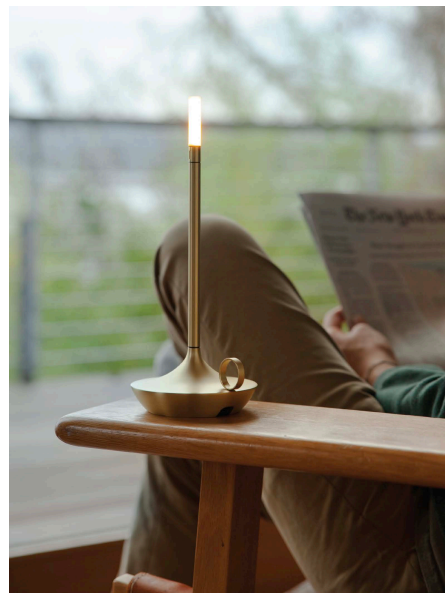

## WICK TABLE LAMP

TABLE

BY GRAYPANTS

<b>PRODUCT NAME</b>	Wick Table Lamp
<b>DESIGNER</b>	Graypants
<b>MANUFACTURER</b>	Graypants
<b>CATEGORY</b>	Table
<b>MATERIAL</b>	Plated Aluminum, Acrylic
<b>PRODUCT CODE</b>	8-2043-B
<b>LIGHT SOURCE</b>	1W LED (2600K)