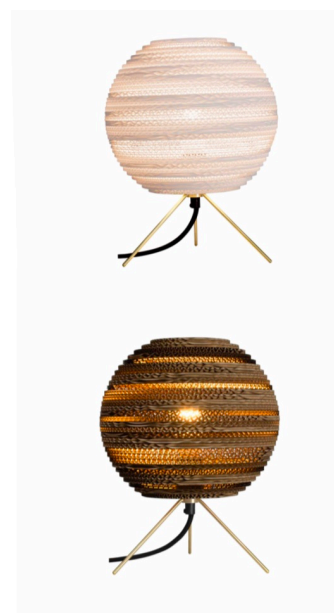

PROJECT	
TYPE	
NOTES	

MOON TABLE LAMP

TABLE

BY GRAYPANTS

PRODUCT NAME	Moon Table Lamp
DESIGNER	Graypants
MANUFACTURER	Graypants
PRODUCT RANGE	Scraplights
CATEGORY	Table
MATERIAL	Recycled corrugated cardboard, polished brass base
PRODUCT CODE	8-2047-N (Natural) 8-2050-W (White)
LIGHT SOURCE	Max 15W LED, E27, 220V

LUMEN OUTPUT	Dependent on bulb.
FINISHES	Natural White
DIMENSIONS	Ø 25 x 22 (H) (cm)
CORD	Black fabric (inline switch), 2.5m
IP	20
ORIGIN	The Netherlands
WARRANTY	1 year