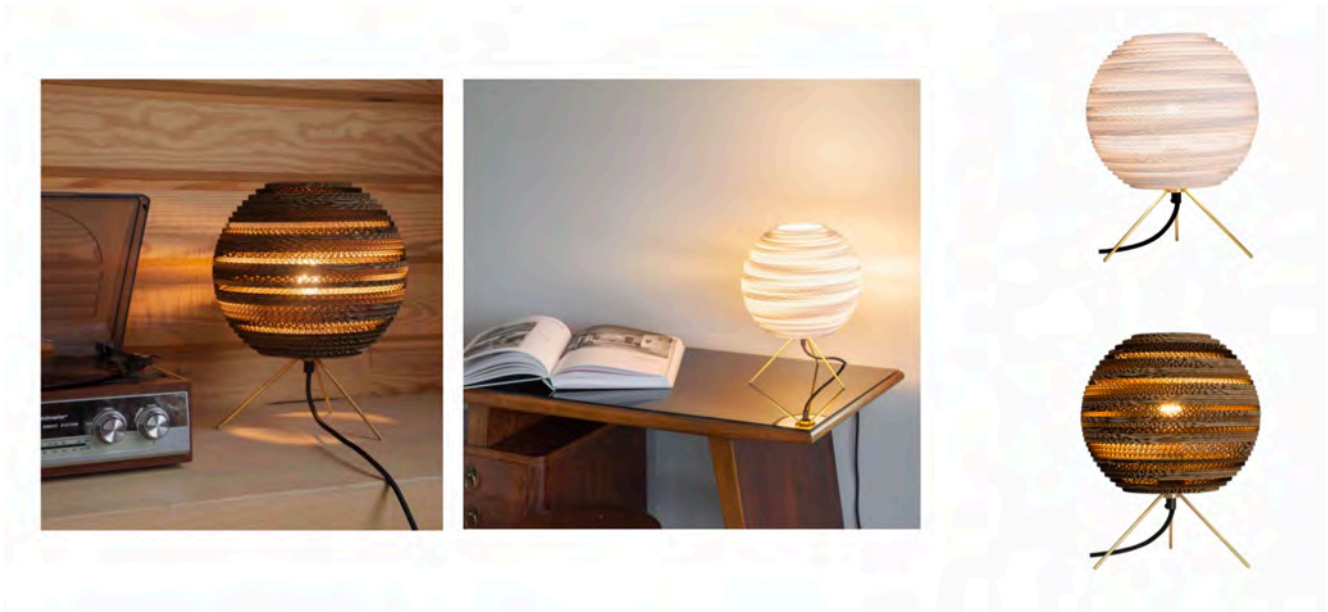

PROJECT	
TYPE	
NOTES	

MOON TABLE LAMP

TABLE

BY GRAYPANTS

PRODUCT NAME	Moon Table Lamp
DESIGNER	Graypants
MANUFACTURER	Graypants
PRODUCT RANGE	Scraplights
CATEGORY	Table
MATERIAL	Recycled corrugated cardboard, polished brass base
PRODUCT CODE	8-2047-N (Natural) 8-2050-W (White)
LIGHT SOURCE	Max 15W LED, E27, 220V

LUMEN OUTPUT	Dependent on bulb.
FINISHES	Natural White
DIMENSIONS	Ø 25 x 22 (H) (cm)
CORD	Black fabric (inline switch), 2.5m
IP	20
ORIGIN	The Netherlands
WARRANTY	1 year
DIMMABLE	No