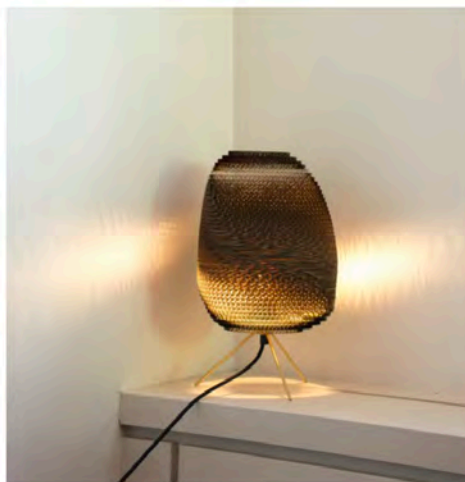

## EBEY TABLE LAMP

TABLE

BY GRAYPANTS

<b>PRODUCT NAME</b>	Ebey Table Lamp
<b>DESIGNER</b>	Graypants
<b>MANUFACTURER</b>	Graypants
<b>PRODUCT RANGE</b>	Scraplights
<b>CATEGORY</b>	Table
<b>MATERIAL</b>	Recycled corrugated cardboard, polished brass base
<b>PRODUCT CODE</b>	8-2048-N (Natural) 8-2051-W (White)
<b>LIGHT SOURCE</b>	Max 15W LED, E27, 220V

<b>LUMEN OUTPUT</b>	Dependent on bulb.
<b>FINISHES</b>	Natural White
<b>DIMENSIONS</b>	Ø 24 x 29 (H) (cm)
<b>CORD</b>	Black fabric (inline switch), 2.5m
<b>IP</b>	20
<b>ORIGIN</b>	The Netherlands
<b>WARRANTY</b>	1 year
<b>DIMMABLE</b>	No