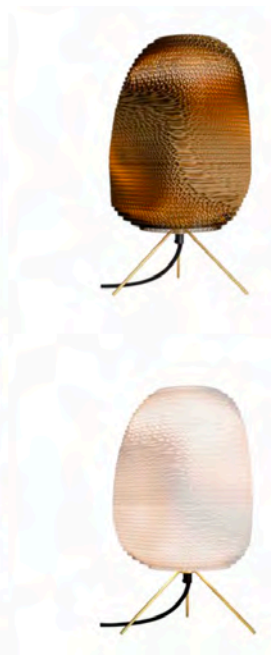

## EBEY TABLE LAMP

TABLE

BY GRAYPANTS

<b>PRODUCT NAME</b>	Ebey Table Lamp
<b>DESIGNER</b>	Graypants
<b>MANUFACTURER</b>	Graypants
<b>PRODUCT RANGE</b>	Scraplights
<b>CATEGORY</b>	Table
<b>MATERIAL</b>	Recycled corrugated cardboard, polished brass base
<b>PRODUCT CODE</b>	8-2048-N (Natural) 8-2051-W (White)
<b>LIGHT SOURCE</b>	Max 15W LED, E27, 220V

<b>LUMEN OUTPUT</b>	Dependent on bulb.
<b>FINISHES</b>	Natural White
<b>DIMENSIONS</b>	Ø 24 x 29 (H) (cm)
<b>CORD</b>	Black fabric (inline switch), 2.5m
<b>IP</b>	20
<b>ORIGIN</b>	The Netherlands
<b>WARRANTY</b>	1 year
<b>DIMMABLE</b>	No