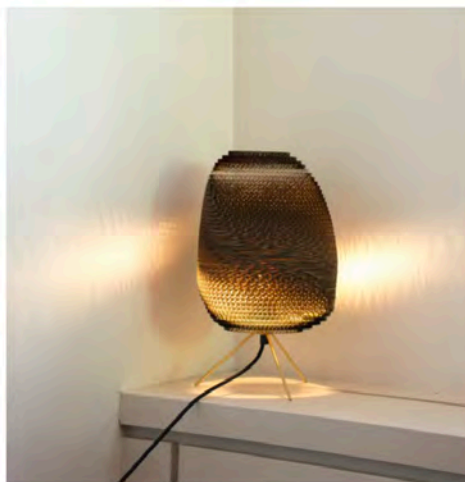

PROJECT	
TYPE	
NOTES	

EBEY TABLE LAMP

TABLE

BY GRAYPANTS

PRODUCT NAME	Ebey Table Lamp
DESIGNER	Graypants
MANUFACTURER	Graypants
PRODUCT RANGE	Scraplights
CATEGORY	Table
MATERIAL	Recycled corrugated cardboard, polished brass base
PRODUCT CODE	8-2048-N (Natural) 8-2051-W (White)
LIGHT SOURCE	Max 15W LED, E27, 220V

LUMEN OUTPUT	Dependent on bulb.
FINISHES	Natural White
DIMENSIONS	Ø 24 x 29 (H) (cm)
CORD	Black fabric (inline switch), 2.5m
IP	20
ORIGIN	The Netherlands
WARRANTY	1 year
DIMMABLE	No