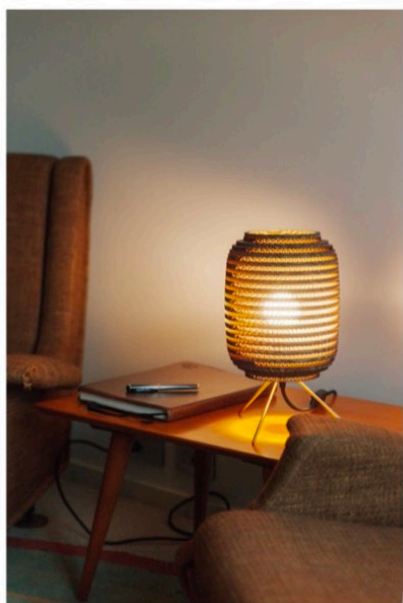

## AUSI TABLE LAMP

TABLE

BY GRAYPANTS

<b>PRODUCT NAME</b>	Ausi Table Lamp
<b>DESIGNER</b>	Graypants
<b>MANUFACTURER</b>	Graypants
<b>PRODUCT RANGE</b>	Scraplights
<b>CATEGORY</b>	Table
<b>MATERIAL</b>	Recycled corrugated cardboard, polished brass base
<b>PRODUCT CODE</b>	8-2046-N (Natural) 8-2049-W (White)
<b>LIGHT SOURCE</b>	Max 15W LED, E27, 220V

<b>LUMEN OUTPUT</b>	Dependant on bulb
<b>FINISHES</b>	Natural White
<b>DIMENSIONS</b>	Ø 20 x 24 (H) (cm)
<b>CORD</b>	Black fabric (inline switch), 2.5m
<b>IP</b>	20
<b>ORIGIN</b>	The Netherlands
<b>WARRANTY</b>	1 year
<b>DIMMABLE</b>	No