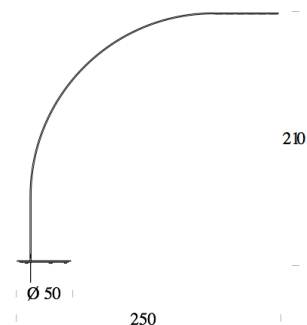

PROJECT	
TYPE	
NOTES	

YUMI

FLOOR

BY FONTANA ARTE

PRODUCT NAME	Yumi
DESIGNER	Shigeru Ban
MANUFACTURER	Fontana Arte
CATEGORY	Floor
MATERIAL	Carbon Fiber
PRODUCT CODE	3-4143 (Black) 3-4143BI (White)
DIMMABLE	Yes

LIGHT SOURCE	18W LED
LUMENS	1105 lm
FINISHES	Black | White
IP	20
DIMENSIONS	Ø 50 x 210 (H) 250 (W) cm
ORIGIN	Italy
WARRANTY	1 Year