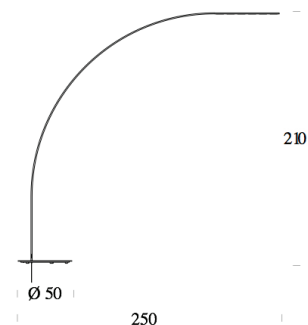

PROJECT	
TYPE	
NOTES	

YUMI

FLOOR

BY FONTANA ARTE

PRODUCT NAME	Yumi
DESIGNER	Shigeru Ban
MANUFACTURER	Fontana Arte
CATEGORY	Floor
MATERIAL	Carbon Fiber
PRODUCT CODE	3-4143 (Black) 3-4143BI (White)
DIMMABLE	Yes

LIGHT SOURCE	18W LED
LUMENS	1105 lm
FINISHES	Black | White
IP	20
DIMENSIONS	Ø 50 x 210 (H) 250 (W) cm
ORIGIN	Italy
WARRANTY	1 Year