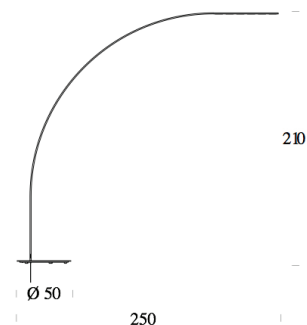

PROJECT	
TYPE	
NOTES	

YUMI

FLOOR

BY FONTANA ARTE

PRODUCT NAME	Yumi
DESIGNER	Shigeru Ban
MANUFACTURER	Fontana Arte
CATEGORY	Floor
MATERIAL	Carbon Fiber
PRODUCT CODE	3-4143

LIGHT SOURCE	170 LED - 18W
LUMENS	1105 lm
FINISHES	Black
IP	20
DIMENSIONS	Ø 50 x 210 (H) 250 (W) cm
ORIGIN	Italy
WARRANTY	1 Year