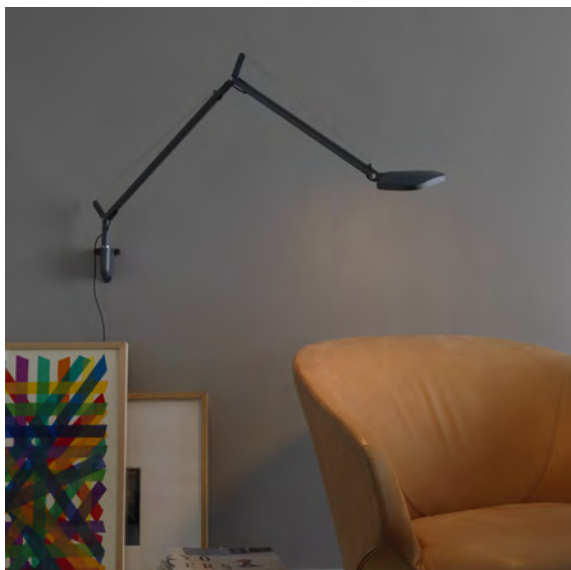

PROJECT	
TYPE	
NOTES	

VOLEE WALL

WALL

BY FONTANA ARTE

PRODUCT NAME	Volee Wall
DESIGNER	Odo Fioravanti
MANUFACTURER	Fontana Arte
CATEGORY	Wall
MATERIAL	Aluminium
PRODUCT CODE	3-4286BI (White) 3-4286GS (Anthracite Grey) 3-4286GI (Yellow) 3-4286GC (Light Grey)
DIMMABLE	Yes

LIGHT SOURCE	LED 7.5W
FINISHES	White Anthracite Grey Yellow Light Grey
IP	20
DIMENSIONS	See line drawings
ORIGIN	Italy
WARRANTY	1 Year