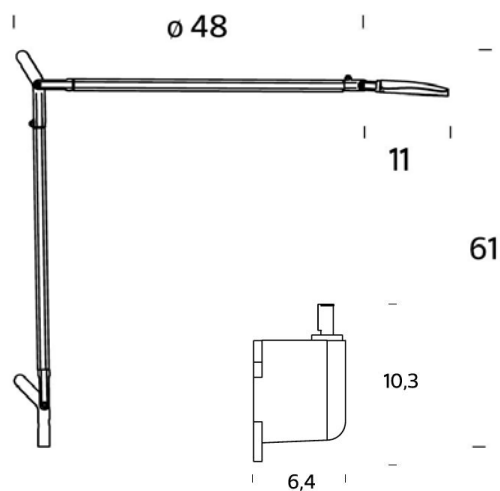

PROJECT	
TYPE	
NOTES	

VOLEE WALL

WALL

BY FONTANA ARTE

PRODUCT NAME	Volee Wall
DESIGNER	Odo Fioravanti
MANUFACTURER	Fontana Arte
CATEGORY	Wall
MATERIAL	Aluminium
PRODUCT CODE	3-4286BI (White) 3-4286GS (Anthracite Grey) 3-4286GI (Yellow) 3-4286GC (Light Grey)
DIMMABLE	Yes

LIGHT SOURCE	LED 7.5W
FINISHES	White Anthracite Grey Yellow Light Grey
IP	20
DIMENSIONS	See line drawings
ORIGIN	Italy
WARRANTY	1 Year