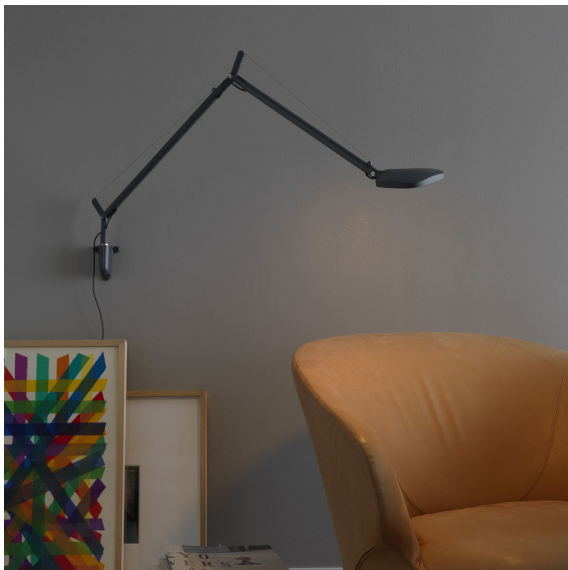

PROJECT	
TYPE	
NOTES	

VOLEE WALL

WALL

BY FONTANA ARTE

PRODUCT NAME	Volee Wall
DESIGNER	Odo Fioravanti
MANUFACTURER	Fontana Arte
CATEGORY	Wall
MATERIAL	Aluminium
PRODUCT CODE	3-4286BI (White) 3-4286GS (Anthracite Grey) 3-4286GI (Yellow) 3-4286GC (Light Grey)

LIGHT SOURCE	LED 7.5W
FINISHES	White / Anthracite Grey / Yellow / Light Grey
IP	20
DIMENSIONS	See line drawings
ORIGIN	Italy
WARRANTY	1 Year