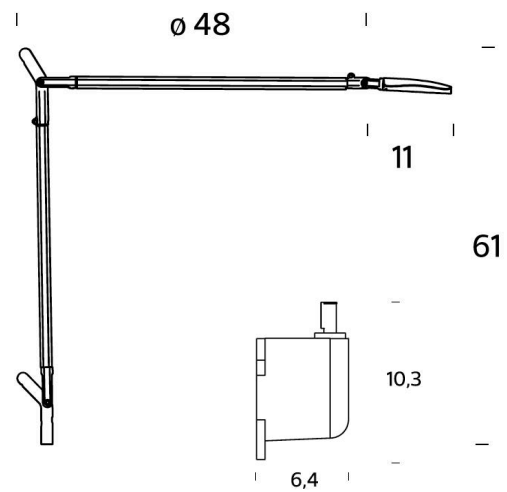

PROJECT	
TYPE	
NOTES	

VOLEE WALL

WALL

BY FONTANA ARTE

PRODUCT NAME	Volee Wall
DESIGNER	Odo Fioravanti
MANUFACTURER	Fontana Arte
CATEGORY	Wall
MATERIAL	Aluminium
PRODUCT CODE	3-4286BI (White) 3-4286GS (Anthracite Grey) 3-4286GI (Yellow) 3-4286GC (Light Grey)

LIGHT SOURCE	LED 7.5W
FINISHES	White / Anthracite Grey / Yellow / Light Grey
IP	20
DIMENSIONS	See line drawings
ORIGIN	Italy
WARRANTY	1 Year