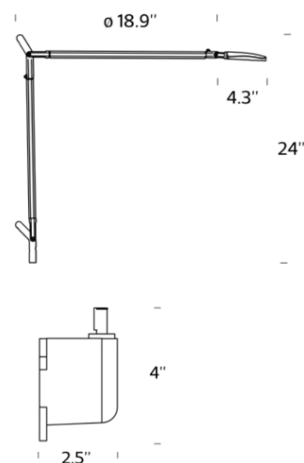

PROJECT	
TYPE	
NOTES	

VOLEE WALL

WALL

BY FONTANA ARTE

PRODUCT NAME	Volee Wall
DESIGNER	Odo Fioravanti
MANUFACTURER	Fontana Arte
CATEGORY	Wall
MATERIAL	Aluminium
PRODUCT CODE	<p>Body:</p> <p>3-4286BI (White)</p> <p>3-4286GS (Anthracite Grey)</p> <p>3-4286GI (Yellow)</p> <p>3-4286GC (Light Grey)</p> <p>Wall Support:</p> <p>3-4325BI (White)</p> <p>3-4325GS (Anthracite Grey)</p> <p>3-4325GI (Yellow)</p> <p>3-4325GC (Light Grey)</p>

LIGHT SOURCE	LED 7.5W
FINISHES	White / Anthracite Grey / Yellow / Light Grey
IP	20
DIMENSIONS	See line drawings
ORIGIN	Italy
WARRANTY	1 Year