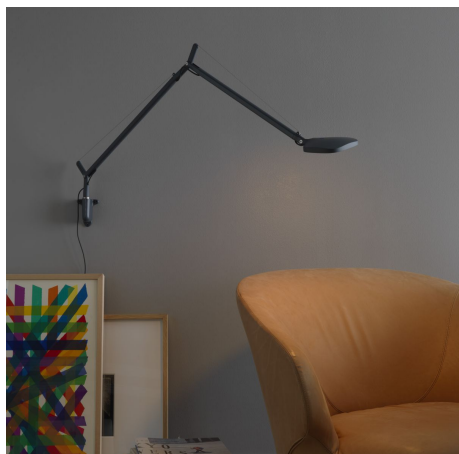

PROJECT	
TYPE	
NOTES	

VOLEE WALL

WALL

BY FONTANA ARTE

PRODUCT NAME	Volee Wall
DESIGNER	Odo Fioravanti
MANUFACTURER	Fontana Arte
CATEGORY	Wall
MATERIAL	Aluminium
PRODUCT CODE	<p>Body:</p> <p>3-4286BI (White)</p> <p>3-4286GS (Anthracite Grey)</p> <p>3-4286GI (Yellow)</p> <p>3-4286GC (Light Grey)</p> <p>Wall Support:</p> <p>3-4325BI (White)</p> <p>3-4325GS (Anthracite Grey)</p> <p>3-4325GI (Yellow)</p> <p>3-4325GC (Light Grey)</p>

LIGHT SOURCE	LED 7.5W
FINISHES	White / Anthracite Grey / Yellow / Light Grey
IP	20
DIMENSIONS	See line drawings
ORIGIN	Italy
WARRANTY	1 Year