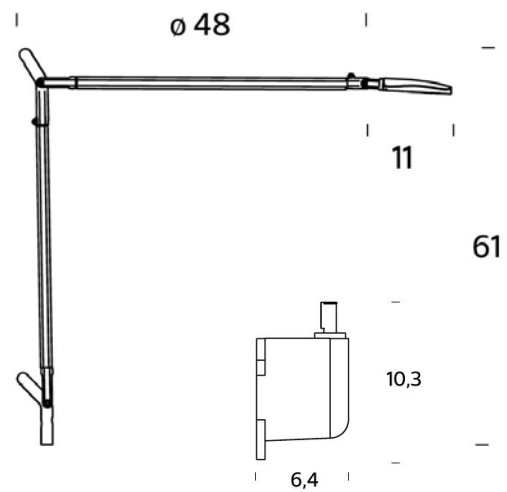

## VOLEE MEDIUM WALL

WALL

BY FONTANA ARTE

<b>PRODUCT NAME</b>	Volee Medium Wall
<b>DESIGNER</b>	Odo Fioravanti
<b>MANUFACTURER</b>	Fontana Arte
<b>CATEGORY</b>	Wall
<b>MATERIAL</b>	Aluminium
<b>PRODUCT CODE</b>	3- F432545350BIWL (White) 3- F432545350GSWL (Anthracite Grey)
<b>DIMMABLE</b>	Yes

<b>LIGHT SOURCE</b>	LED 7.5W
<b>FINISHES</b>	White   Anthracite Grey
<b>IP</b>	20
<b>DIMENSIONS</b>	See line drawings
<b>ORIGIN</b>	Italy
<b>WARRANTY</b>	1 Year