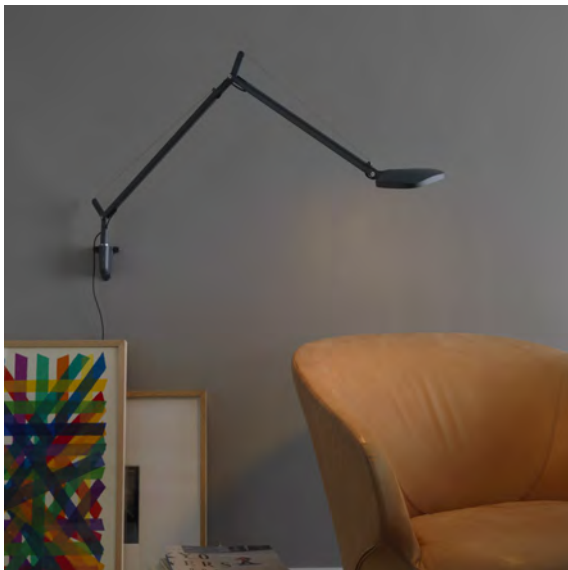

## VOLEE MEDIUM WALL

WALL

BY FONTANA ARTE

<b>PRODUCT NAME</b>	Volee Medium Wall
<b>DESIGNER</b>	Odo Fioravanti
<b>MANUFACTURER</b>	Fontana Arte
<b>CATEGORY</b>	Wall
<b>MATERIAL</b>	Aluminium
<b>PRODUCT CODE</b>	3- F432545350BIWL (White) 3- F432545350GSWL (Anthracite Grey)
<b>DIMMABLE</b>	Yes

<b>LIGHT SOURCE</b>	LED 7.5W
<b>FINISHES</b>	White   Anthracite Grey
<b>IP</b>	20
<b>DIMENSIONS</b>	See line drawings
<b>ORIGIN</b>	Italy
<b>WARRANTY</b>	1 Year