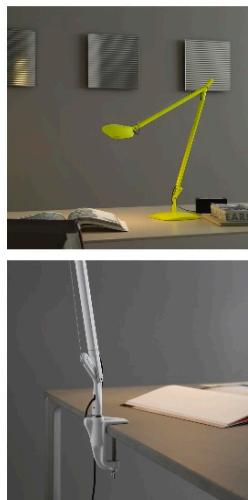

## VOLEE TABLE

TABLE

BY FONTANA ARTE

<b>PRODUCT NAME</b>	Volee Table	
<b>DESIGNER</b>	Odo Fioravanti	
<b>MANUFACTURER</b>	Fontana Arte	
<b>CATEGORY</b>	Table	
<b>MATERIAL</b>	Aluminium	
<b>PRODUCT CODE</b>	Body: 3-4286BI (White) 3-4286GS (Anthracite Grey) 3-4286GI (Yellow) 3-4286GC (Light Grey)  Base: 3-4290BI (White) 3-4290GS (Anthracite Grey) 3-4290GI (Yellow) 3-4290GC (Light Grey)  Clamp: 3-4288BI (White) 3-4288GS (Anthracite Grey) 3-4288GI (Yellow) 3-4288GC (Light Grey)	Fixed Clamp: 3-4333

<b>LIGHT SOURCE</b>	LED 7.5W
<b>FINISHES</b>	White   Anthracite Grey   Yellow   Light Grey
<b>IP</b>	20
<b>DIMENSIONS</b>	See line drawings
<b>ORIGIN</b>	Italy
<b>WARRANTY</b>	1 Year
<b>DIMMABLE</b>	Yes