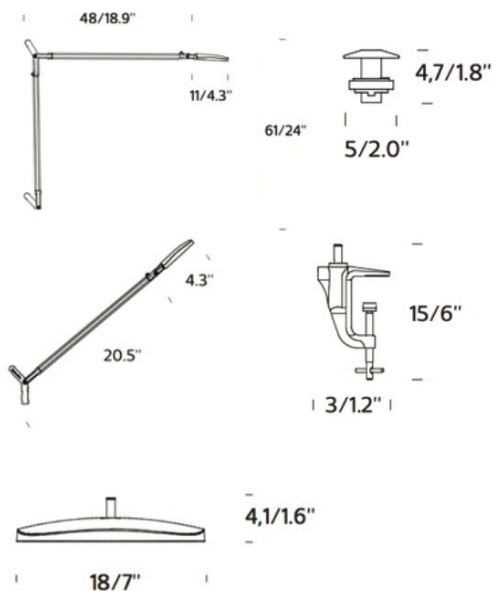

## VOLEE TABLE

TABLE

BY FONTANA ARTE

<b>PRODUCT NAME</b>	Volee Table	
<b>DESIGNER</b>	Odo Fioravanti	
<b>MANUFACTURER</b>	Fontana Arte	
<b>CATEGORY</b>	Table	
<b>MATERIAL</b>	Aluminium	
<b>PRODUCT CODE</b>	Body: 3-4286BI (White) 3-4286GS (Anthracite Grey) 3-4286GI (Yellow) 3-4286GC (Light Grey)  Base: 3-4290BI (White) 3-4290GS (Anthracite Grey) 3-4290GI (Yellow) 3-4290GC (Light Grey)  Clamp: 3-4288BI (White) 3-4288GS (Anthracite Grey) 3-4288GI (Yellow) 3-4288GC (Light Grey)	Fixed Clamp: 3-4333

<b>LIGHT SOURCE</b>	LED 7.5W
<b>FINISHES</b>	White   Anthracite Grey   Yellow   Light Grey
<b>IP</b>	20
<b>DIMENSIONS</b>	See line drawings
<b>ORIGIN</b>	Italy
<b>WARRANTY</b>	1 Year
<b>DIMMABLE</b>	Yes