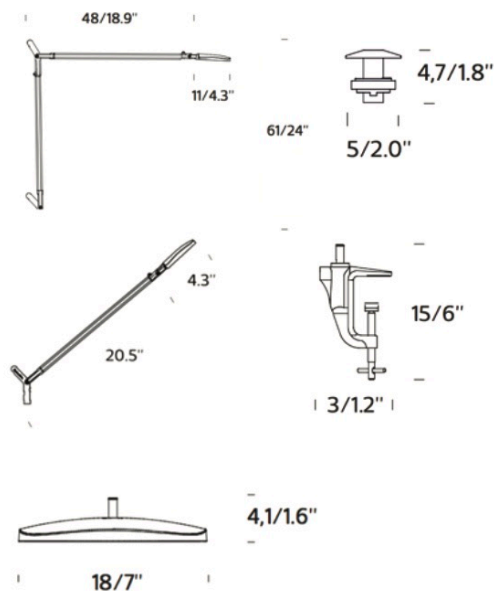

## VOLEE TABLE

TABLE

BY FONTANA ARTE

<b>PRODUCT NAME</b>	Volee Table	
<b>DESIGNER</b>	Odo Fioravanti	
<b>MANUFACTURER</b>	Fontana Arte	
<b>CATEGORY</b>	Table	
<b>MATERIAL</b>	Aluminium	
<b>PRODUCT CODE</b>	Body: 3-4286BI (White) 3-4286GS (Anthracite Grey) 3-4286GI (Yellow) 3-4286GC (Light Grey)  Base: 3-4290BI (White) 3-4290GS (Anthracite Grey) 3-4290GI (Yellow) 3-4290GC (Light Grey)  Clamp: 3-4288BI (White) 3-4288GS (Anthracite Grey) 3-4288GI (Yellow) 3-4288GC (Light Grey)	Fixed Clamp: 3-4333

<b>LIGHT SOURCE</b>	LED 7.5W
<b>FINISHES</b>	White   Anthracite Grey   Yellow   Light Grey
<b>IP</b>	20
<b>DIMENSIONS</b>	See line drawings
<b>ORIGIN</b>	Italy
<b>WARRANTY</b>	1 Year
<b>DIMMABLE</b>	Yes