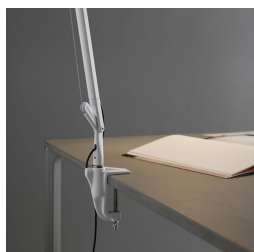

PROJECT	
TYPE	
NOTES	

VOLEE TABLE

TABLE

BY FONTANA ARTE

PRODUCT NAME	Volee Table	
DESIGNER	Odo Fioravanti	
MANUFACTURER	Fontana Arte	
CATEGORY	Table	
MATERIAL	Aluminium	
PRODUCT CODE	Body: 3-4286BI (White) 3-4286GS (Anthracite Grey) 3-4286GI (Yellow) 3-4286GC (Light Grey)	Fixed Clamp: 3-4333
	Base: 3-4290BI (White) 3-4290GS (Anthracite Grey) 3-4290GI (Yellow) 3-4290GC (Light Grey)	
	Clamp: 3-4288BI (White) 3-4288GS (Anthracite Grey) 3-4288GI (Yellow) 3-4288GC (Light Grey)	

LIGHT SOURCE	LED 7.5W
FINISHES	White / Anthracite Grey / Yellow / Light Grey
IP	20
DIMENSIONS	See line drawings
ORIGIN	Italy
WARRANTY	1 Year