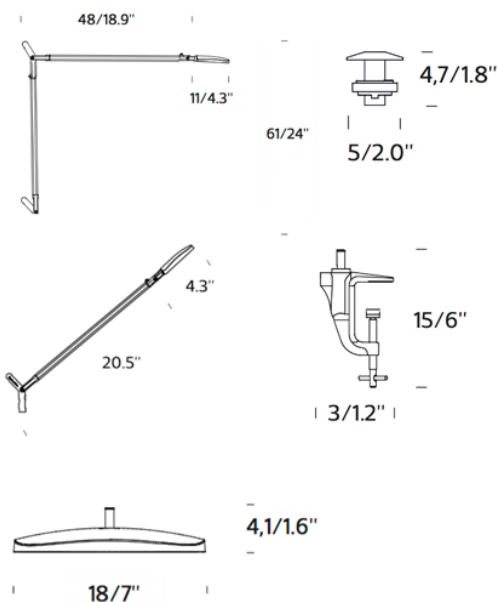

PROJECT	
TYPE	
NOTES	

VOLEE TABLE

TABLE

BY FONTANA ARTE

PRODUCT NAME	Volee Table	
DESIGNER	Odo Fioravanti	
MANUFACTURER	Fontana Arte	
CATEGORY	Table	
MATERIAL	Aluminium	
PRODUCT CODE	Body: 3-4286BI (White) 3-4286GS (Anthracite Grey) 3-4286GI (Yellow) 3-4286GC (Light Grey)	Fixed Clamp: 3-4333
	Base: 3-4290BI (White) 3-4290GS (Anthracite Grey) 3-4290GI (Yellow) 3-4290GC (Light Grey)	
	Clamp: 3-4288BI (White) 3-4288GS (Anthracite Grey) 3-4288GI (Yellow) 3-4288GC (Light Grey)	

LIGHT SOURCE	LED 7.5W
FINISHES	White / Anthracite Grey / Yellow / Light Grey
IP	20
DIMENSIONS	See line drawings
ORIGIN	Italy
WARRANTY	1 Year