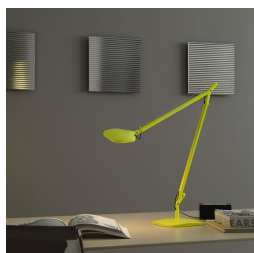

PROJECT	
TYPE	
NOTES	

VOLEE TABLE

TABLE

BY FONTANA ARTE

PRODUCT NAME	Volee Table	
DESIGNER	Odo Fioravanti	
MANUFACTURER	Fontana Arte	
CATEGORY	Table	
MATERIAL	Aluminium	
PRODUCT CODE	Body: 3-4286BI (White) 3-4286GS (Anthracite Grey) 3-4286GI (Yellow) 3-4286GC (Light Grey)	Fixed Clamp: 3-4333
	Base: 3-4290BI (White) 3-4290GS (Anthracite Grey) 3-4290GI (Yellow) 3-4290GC (Light Grey)	
	Clamp: 3-4288BI (White) 3-4288GS (Anthracite Grey) 3-4288GI (Yellow) 3-4288GC (Light Grey)	

LIGHT SOURCE	LED 7.5W
FINISHES	White / Anthracite Grey / Yellow / Light Grey
IP	20
DIMENSIONS	See line drawings
ORIGIN	Italy
WARRANTY	1 Year