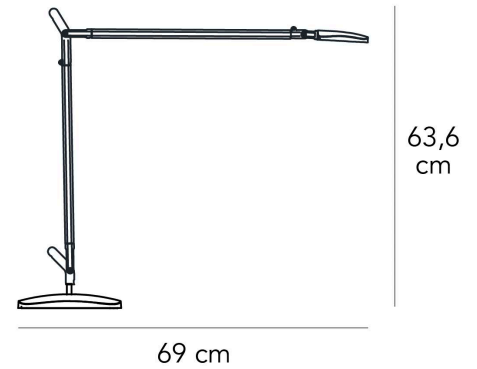

## VOLEE MEDIUM TABLE

TABLE

<b>PRODUCT NAME</b>	Volee Medium Table
<b>DESIGNER</b>	Odo Fioravanti
<b>MANUFACTURER</b>	Fontana Arte
<b>CATEGORY</b>	Table
<b>MATERIAL</b>	Aluminium
<b>PRODUCT CODE</b>	3-F429005350BIWL (White) 3-F429005350GSWL (Anthracite Grey) 3-F429005350GIWL (Yellow)

<b>LIGHT SOURCE</b>	LED 7.5W
<b>FINISHES</b>	White   Anthracite Grey   Yellow
<b>IP</b>	20
<b>DIMENSIONS</b>	See line drawings
<b>ORIGIN</b>	Italy
<b>WARRANTY</b>	1 Year
<b>DIMMABLE</b>	Yes