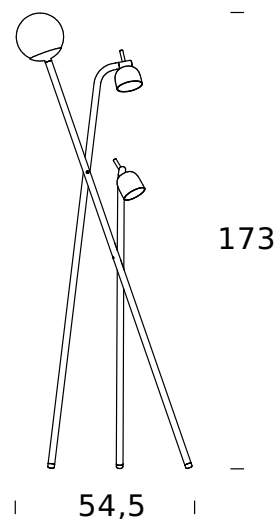

PROJECT	
TYPE	
NOTES	

TRIPOD FLOOR

FLOOR

BY FONTANA ARTE

PRODUCT NAME	Tripod
DESIGNER	Front Design
MANUFACTURER	Fontana Arte
CATEGORY	Floor
MATERIAL	Metal / brass / glass
PRODUCT CODE	3-4398N
DIMMABLE	Yes (with sliding switch)

LIGHT SOURCE	1 x max 105W 230V E27 (Halogen, Fluorescent, LED) + 2 x 7W 230V GU10 (LED)
FINISHES	Black (Brass shade)
IP	20
DIMENSIONS	Ø 54.5 x 173 (H) cm
ORIGIN	Italy
WARRANTY	1 Year