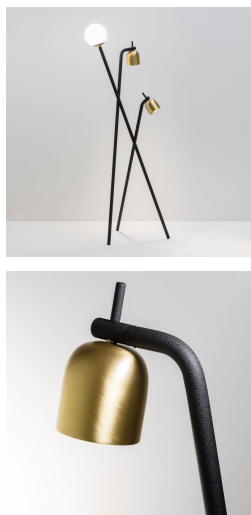

PROJECT	
TYPE	
NOTES	

TRIPOD FLOOR

FLOOR

BY FONTANA ARTE

PRODUCT NAME	Tripod
DESIGNER	Front Design
MANUFACTURER	Fontana Arte
CATEGORY	Floor
MATERIAL	Metal / brass / glass
PRODUCT CODE	3-4398N
DIMMABLE	Yes (with sliding switch)

LIGHT SOURCE	1 x max 105W 230V E27 (Halogen, Fluorescent, LED) + 2 x 7W 230V GU10 (LED)
FINISHES	Black (Brass shade)
IP	20
DIMENSIONS	Ø 54.5 x 173 (H) cm
ORIGIN	Italy
WARRANTY	1 Year