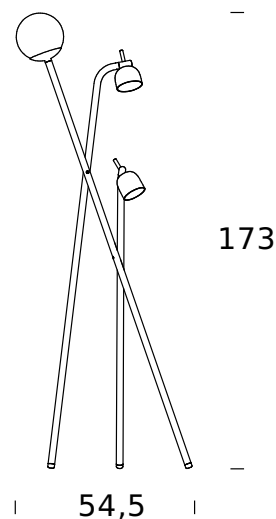

PROJECT	
TYPE	
NOTES	

TRIPOD FLOOR

FLOOR

BY FONTANA ARTE

PRODUCT NAME	Tripod
DESIGNER	Front Design
MANUFACTURER	Fontana Arte
CATEGORY	Floor
MATERIAL	Metal / brass / glass
PRODUCT CODE	3-4398N

LIGHT SOURCE	1 x max 105W 230V E27 (Halogen, Fluorescent, LED) + 2 x 7W 230V GU10 (LED)
FINISHES	Black (Brass shade)
IP	20
DIMENSIONS	54.5 x H 173 cm
ORIGIN	Italy
WARRANTY	1 Year