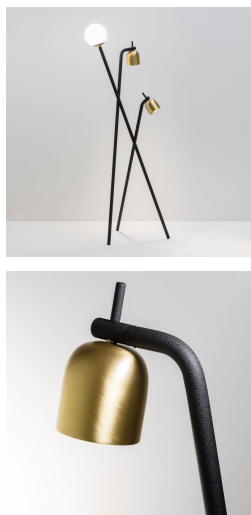

PROJECT	
TYPE	
NOTES	

TRIPOD FLOOR

FLOOR

BY FONTANA ARTE

PRODUCT NAME	Tripod
DESIGNER	Front Design
MANUFACTURER	Fontana Arte
CATEGORY	Floor
MATERIAL	Metal / brass / glass
PRODUCT CODE	3-4398N

LIGHT SOURCE	1 x max 105W 230V E27 (Halogen, Fluorescent, LED) + 2 x 7W 230V GU10 (LED)
FINISHES	Black (Brass shade)
IP	20
DIMENSIONS	54.5 x H 173 cm
ORIGIN	Italy
WARRANTY	1 Year