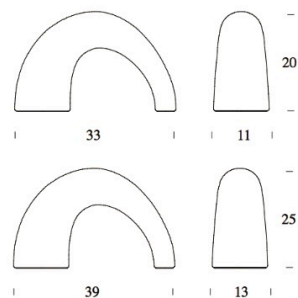

PROJECT	
TYPE	
NOTES	

THOR

TABLE

BY FONTANA ARTE

PRODUCT NAME	Thor
DESIGNER	Luciano Pagani & Angelo Perversi
MANUFACTURER	Fontana Arte
CATEGORY	Table
MATERIAL	Blown Glass Metal Frame
PRODUCT CODE	Thor 33: 3-32950 Thor 39: 3-3295

LIGHT SOURCE	Thor 33: 1 x 30W (HA) or 1x8W (FL) E14 Thor 39: 1x46W (HA) or 1x16W (FL) E27
FINISHES	White Opal Blown Glass
IP	20
DIMENSIONS	33 x 11 x 20 cm 39 x 13 x 25 cm
ORIGIN	Italy
WARRANTY	1 Year
DIMMABLE	No