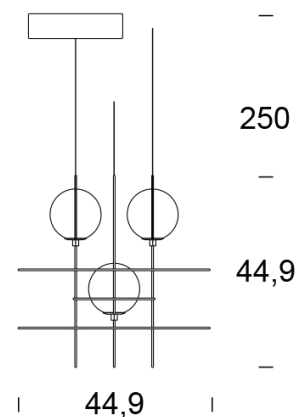

PROJECT	
TYPE	
NOTES	

SETAREH 4383

SUSPENSION

BY FONTANA ARTE

PRODUCT NAME	Setareh 4383
DESIGNER	Francesco Librizzi
MANUFACTURER	Fontana Arte
CATEGORY	Suspension
MATERIAL	Glass Metal
PRODUCT CODE	3-4383NN (Black/Chrome) 3-438300 (Gold)
DIMMABLE	Yes

LIGHT SOURCE	3 x 6W LED
LUMENS	2500 lm
FINISHES	Black/Chrome Gold
IP	20
DIMENSIONS	Ø 44.9 x 44.9 cm + 250 cm
ORIGIN	Italy
WARRANTY	1 Year