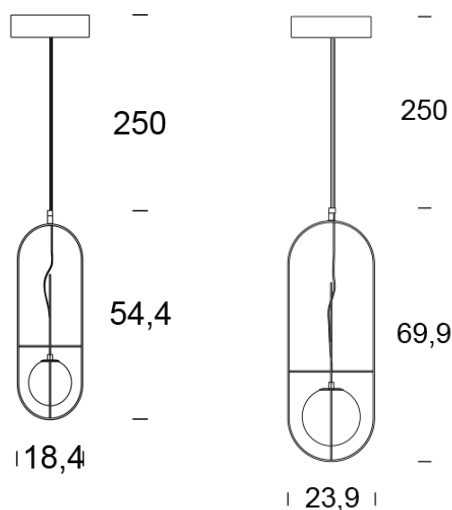

PROJECT	
TYPE	
NOTES	

SETAREH 4380

SUSPENSION

BY FONTANA ARTE

PRODUCT NAME	Setareh 4380
DESIGNER	Francesco Librizzi
MANUFACTURER	Fontana Arte
CATEGORY	Suspension
MATERIAL	Glass Metal
PRODUCT CODE	<p>Ø 18.4: 3-4380NN (Black/Chrome) 3-438000 (Gold)</p> <p>Ø 23.9: 3-43801NN (Black/Chrome) 3-4380100 (Gold)</p>

LIGHT SOURCE	<p>Ø 18.4: 12W LED Ø 23.9: 17W LED</p>
LUMENS	<p>Ø 18.4: 1550 lm Ø 23.9: 2100 lm</p>
FINISHES	Black/Chrome Gold
IP	20
DIMENSIONS	<p>Ø 18.4 x 19.4 x 54.4 cm + 250 cm Ø 23.9 x 24.9 x 69.9 cm + 250 cm</p>
ORIGIN	Italy
WARRANTY	1 Year
DIMMABLE	Yes