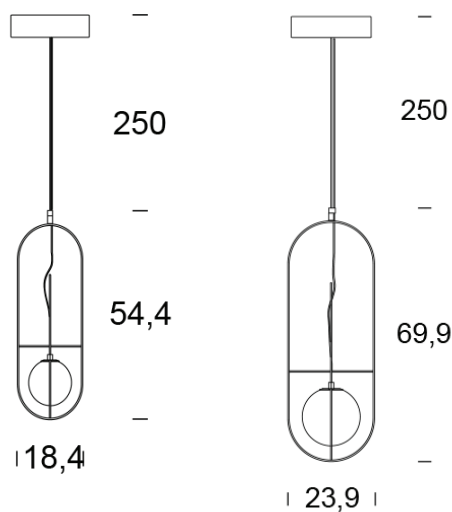

## SETAREH 4380

SUSPENSION

BY FONTANA ARTE

<b>PRODUCT NAME</b>	Setareh 4380
<b>DESIGNER</b>	Francesco Librizzi
<b>MANUFACTURER</b>	Fontana Arte
<b>CATEGORY</b>	Suspension
<b>MATERIAL</b>	Glass   Metal
<b>PRODUCT CODE</b>	<p>Ø 18.4: 3-4380NN (Black/Chrome) 3-438000 (Gold)</p> <p>Ø 23.9: 3-43801NN (Black/Chrome) 3-4380100 (Gold)</p>

<b>LIGHT SOURCE</b>	<p>Ø 18.4: 12W LED Ø 23.9: 17W LED</p>
<b>LUMENS</b>	<p>Ø 18.4: 1550 lm Ø 23.9: 2100 lm</p>
<b>FINISHES</b>	Black/Chrome Gold
<b>IP</b>	20
<b>DIMENSIONS</b>	<p>Ø 18.4 x 19.4 x 54.4 cm + 250 cm Ø 23.9 x 24.9 x 69.9 cm + 250 cm</p>
<b>ORIGIN</b>	Italy
<b>WARRANTY</b>	1 Year
<b>DIMMABLE</b>	Yes