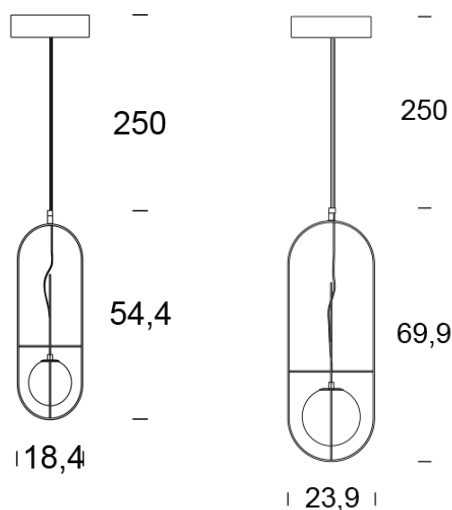

PROJECT	
TYPE	
NOTES	

SETAREH 4380

SUSPENSION

BY FONTANA ARTE

PRODUCT NAME	Setareh 4380
DESIGNER	Francesco Librizzi
MANUFACTURER	Fontana Arte
CATEGORY	Suspension
MATERIAL	Glass Metal
PRODUCT CODE	<p>Ø 18.4: 3-4380NN (Black/Chrome) 3-438000 (Gold)</p> <p>Ø 23.9: 3-4380/1NN (Black/Chrome) 3-4380/100 (Gold)</p>

LIGHT SOURCE	<p>Ø 18.4: 12W LED Ø 23.9: 17W LED</p>
LUMENS	<p>Ø 18.4: 1550 lm Ø 23.9: 2100 lm</p>
FINISHES	Black/Chrome Gold
IP	20
DIMENSIONS	<p>Ø 18.4 x 19.4 x 54.4 cm + 250 cm Ø 23.9 x 24.9 x 69.9 cm + 250 cm</p>
ORIGIN	Italy
WARRANTY	1 Year