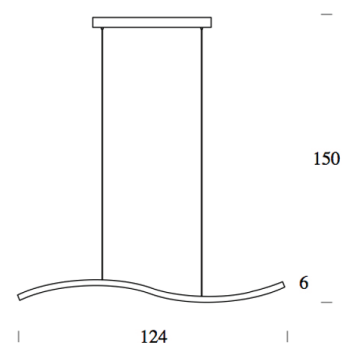

PROJECT	
TYPE	
NOTES	

SERPENTINE

SUSPENSION

BY FONTANA ARTE

PRODUCT NAME	Serpentine
DESIGNER	Gabi Peretto
MANUFACTURER	Fontana Arte
CATEGORY	Suspension
MATERIAL	Aluminium
PRODUCT CODE	3-4175
DIMMABLE	No

LIGHT SOURCE	364 LED - 23W
LUMENS	2090
FINISHES	White
IP	20
DIMENSIONS	124 x 6 (W) + 150 cm
ORIGIN	Italy
WARRANTY	1 Year