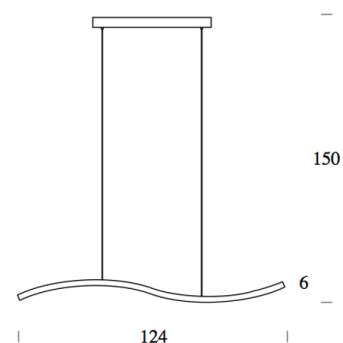

PROJECT	
TYPE	
NOTES	

SERPENTINE

SUSPENSION

BY FONTANA ARTE

PRODUCT NAME	Serpentine
DESIGNER	Gabi Peretto
MANUFACTURER	Fontana Arte
CATEGORY	Suspension
MATERIAL	Aluminium
PRODUCT CODE	3-4175

LIGHT SOURCE	364 LED - 23W
LUMENS	2090
FINISHES	White
IP	20
DIMENSIONS	124 x 6 (W) + 150 cm
ORIGIN	Italy
WARRANTY	1 Year