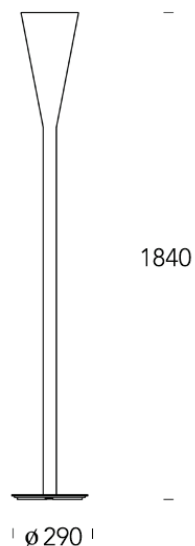

PROJECT	
TYPE	
NOTES	

RILUMINATOR

FLOOR

BY FONTANA ARTE

PRODUCT NAME	Riluminator
DESIGNER	Pietro Chiesa
MANUFACTURER	Fontana Arte
CATEGORY	Floor
MATERIAL	Plastic Technopolymer Metal
PRODUCT CODE	3-4259BI

LIGHT SOURCE	30W LED Line Voltage
FINISHES	White
IP	20
DIMENSIONS	Ø 290 x 1840 (H) mm
ORIGIN	Italy
WARRANTY	1 Year