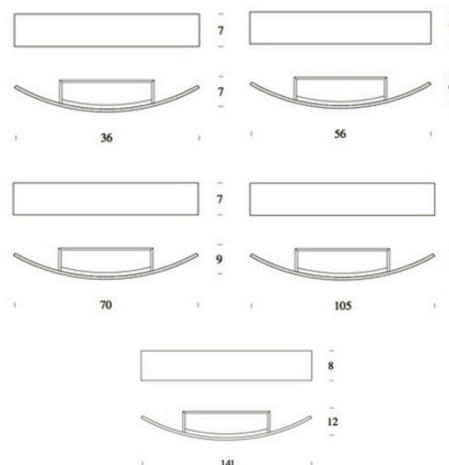

PROJECT	
TYPE	
NOTES	

RIGA

BY FONTANA ARTE

WALL

PRODUCT NAME	Riga						
DESIGNER	Paolo Zani						
MANUFACTURER	Fontana Arte						
CATEGORY	Wall						
MATERIAL	Stainless Steel Nickel Aluminium						
PRODUCT CODE	<table border="0"> <tr> <td>36 x 7 x 7 cm: 3-4281BI (White) 3-4281AXL (SS) 3-4281NS (Satin Nickel)</td> <td>105 x 5 x 8 cm: 3-53921BI (White) 3-53921AXL (SS) 3-53921NS (Satin Nickel)</td> </tr> <tr> <td>56 x 7 x 9 cm: 3-4282BI (White) 3-4282AXL (SS) 3-4282NS (Satin Nickel)</td> <td>141 x 8 x 12 cm: 3-52142BI (White) 3-52142AXL (SS) 3-52142NS (Satin Nickel)</td> </tr> <tr> <td>70 x 7 x 9 cm: 3-4283BI (White) 3-4283AXL (SS) 3-4283NS (Satin Nickel)</td> <td></td> </tr> </table>	36 x 7 x 7 cm: 3-4281BI (White) 3-4281AXL (SS) 3-4281NS (Satin Nickel)	105 x 5 x 8 cm: 3-53921BI (White) 3-53921AXL (SS) 3-53921NS (Satin Nickel)	56 x 7 x 9 cm: 3-4282BI (White) 3-4282AXL (SS) 3-4282NS (Satin Nickel)	141 x 8 x 12 cm: 3-52142BI (White) 3-52142AXL (SS) 3-52142NS (Satin Nickel)	70 x 7 x 9 cm: 3-4283BI (White) 3-4283AXL (SS) 3-4283NS (Satin Nickel)	
36 x 7 x 7 cm: 3-4281BI (White) 3-4281AXL (SS) 3-4281NS (Satin Nickel)	105 x 5 x 8 cm: 3-53921BI (White) 3-53921AXL (SS) 3-53921NS (Satin Nickel)						
56 x 7 x 9 cm: 3-4282BI (White) 3-4282AXL (SS) 3-4282NS (Satin Nickel)	141 x 8 x 12 cm: 3-52142BI (White) 3-52142AXL (SS) 3-52142NS (Satin Nickel)						
70 x 7 x 9 cm: 3-4283BI (White) 3-4283AXL (SS) 3-4283NS (Satin Nickel)							

LIGHT SOURCE	36: LED 2 x 9W 56: LED 2 x 9W 70: LED 2 x 9W 105: Fluorescent 1 x 24W G5 141: Fluorescent 2 x 39W G5
FINISHES	White / Stainless Steel (SS) / Satin Nickel
IP	20
DIMENSIONS	36 x 7 x 7 cm 56 x 7 x 9 cm 70 x 7 x 9 cm 105 x 5 x 8 cm 141 x 8 x 12 cm
ORIGIN	Italy
WARRANTY	1 Year
DIMMABLE	36, 56 & 70: Yes 105 & 141: Dependant on bulb