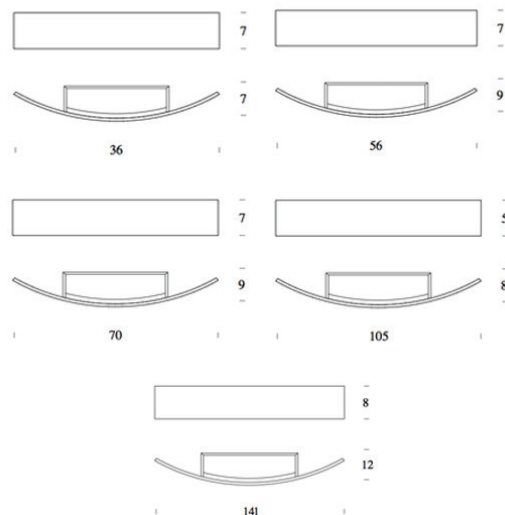

PROJECT	
TYPE	
NOTES	

RIGA

WALL

BY FONTANA ARTE

PRODUCT NAME	Riga
DESIGNER	Paolo Zani
MANUFACTURER	Fontana Arte
CATEGORY	Wall
MATERIAL	Stainless Steel | Nickel | Aluminium
PRODUCT CODE	<table border="0"> <tr> <td>36 x 7 x 7 cm:</td> <td>105 x 5 x 8 cm:</td> </tr> <tr> <td>3-4281BI (White)</td> <td>3-5392/1BI (White)</td> </tr> <tr> <td>3-4281AXL (SS)</td> <td>3-5392/1AXL (SS)</td> </tr> <tr> <td>3-4281NS (Satin Nickel)</td> <td>3-5392/1NS (Satin Nickel)</td> </tr> <tr> <td>56 x 7 x 9 cm:</td> <td>141 x 8 x 12 cm:</td> </tr> <tr> <td>3-4282BI (White)</td> <td>3-5214/2BI (White)</td> </tr> <tr> <td>3-4282AXL (SS)</td> <td>3-5214/2AXL (SS)</td> </tr> <tr> <td>3-4282NS (Satin Nickel)</td> <td>3-5214/2NS (Satin Nickel)</td> </tr> <tr> <td>70 x 7 x 9 cm:</td> <td></td> </tr> <tr> <td>3-4283BI (White)</td> <td></td> </tr> <tr> <td>3-4283AXL (SS)</td> <td></td> </tr> <tr> <td>3-4283NS (Satin Nickel)</td> <td></td> </tr> </table>

LIGHT SOURCE	36: LED 2 x 9W 56: LED 2 x 9W 70: LED 2 x 9W 105: Fluorescent 1 x 24W G5 141: Fluorescent 2 x 39W G5
FINISHES	White / Stainless Steel (SS) / Satin Nickel
IP	20
DIMENSIONS	36 x 7 x 7 cm 56 x 7 x 9 cm 70 x 7 x 9 cm 105 x 5 x 8 cm 141 x 8 x 12 cm
ORIGIN	Italy
WARRANTY	1 Year