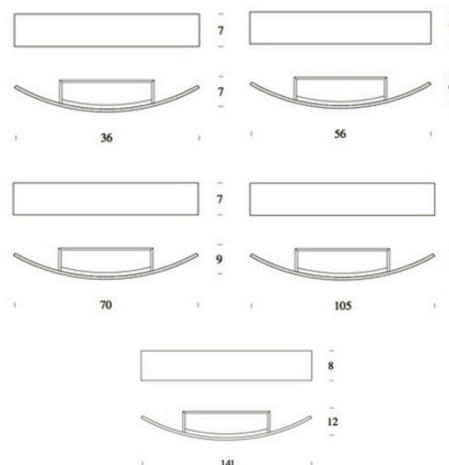

PROJECT	
TYPE	
NOTES	

RIGA

WALL

BY FONTANA ARTE

PRODUCT NAME	Riga
DESIGNER	Paolo Zani
MANUFACTURER	Fontana Arte
CATEGORY	Wall
MATERIAL	Stainless Steel | Nickel | Aluminium
PRODUCT CODE	<table border="0"> <tr> <td>36 x 7 x 7 cm:</td> <td>105 x 5 x 8 cm:</td> </tr> <tr> <td>3-4281BI (White)</td> <td>3-5406/BI (White)</td> </tr> <tr> <td>3-4281AXL (SS)</td> <td>3-5406/1AXL (SS)</td> </tr> <tr> <td>3-4281NS (Satin Nickel)</td> <td>3-5406/1NS (Satin Nickel)</td> </tr> <tr> <td>56 x 7 x 9 cm:</td> <td>141 x 8 x 12 cm:</td> </tr> <tr> <td>3-4282BI (White)</td> <td>3-52142BI (White)</td> </tr> <tr> <td>3-4282AXL (SS)</td> <td>3-52142AXL (SS)</td> </tr> <tr> <td>3-4282NS (Satin Nickel)</td> <td>3-52142NS (Satin Nickel)</td> </tr> <tr> <td>70 x 7 x 9 cm:</td> <td></td> </tr> <tr> <td>3-4283BI (White)</td> <td></td> </tr> <tr> <td>3-4283AXL (SS)</td> <td></td> </tr> <tr> <td>3-4283NS (Satin Nickel)</td> <td></td> </tr> </table>

LIGHT SOURCE	36: LED 2 x 9W 56: LED 2 x 9W 70: LED 2 x 9.5W 105: 2 x 80W R7 141: 3 x 120W R7
FINISHES	White / Stainless Steel (SS) / Satin Nickel
IP	20
DIMENSIONS	36 x 7 x 7 cm 56 x 7 x 9 cm 70 x 7 x 9 cm 105 x 5 x 8 cm 141 x 8 x 12 cm
ORIGIN	Italy
WARRANTY	1 Year
DIMMABLE	36, 56 & 70: Yes 105 & 141: Dependant on bulb