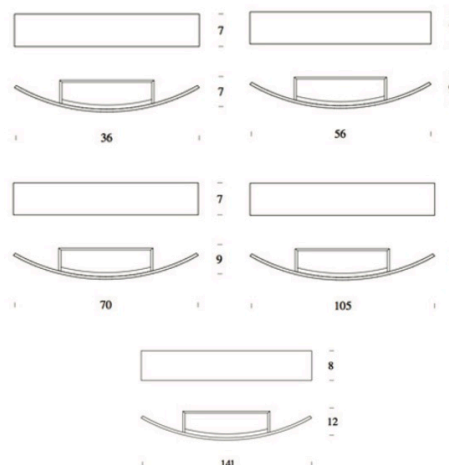

PROJECT	
TYPE	
NOTES	

RIGA

BY FONTANA ARTE

WALL

PRODUCT NAME	Riga	LIGHT SOURCE	36: LED 2 x 9W 56: LED 2 x 9W 70: LED 2 x 9.5W 105: 2 x 80W R7 141: 3 x 120W R7						
DESIGNER	Paolo Zani	FINISHES	White / Stainless Steel (SS) / Satin Nickel						
MANUFACTURER	Fontana Arte	IP	20						
CATEGORY	Wall	DIMENSIONS	36 x 7 x 7 cm 56 x 7 x 9 cm 70 x 7 x 9 cm 105 x 5 x 8 cm 141 x 8 x 12 cm						
MATERIAL	Stainless Steel Nickel Aluminium	ORIGIN	Italy						
PRODUCT CODE	<table border="0"> <tr> <td>36 x 7 x 7 cm: 3-4281BI (White) 3-4281AXL (SS) 3-4281NS (Satin Nickel)</td> <td>105 x 5 x 8 cm: 3-5406/BI (White) 3-5406/1AXL (SS) 3-5406/1NS (Satin Nickel)</td> </tr> <tr> <td>56 x 7 x 9 cm: 3-4282BI (White) 3-4282AXL (SS) 3-4282NS (Satin Nickel)</td> <td>141 x 8 x 12 cm: 3-52142BI (White) 3-52142AXL (SS) 3-52142NS (Satin Nickel)</td> </tr> <tr> <td>70 x 7 x 9 cm: 3-4283BI (White) 3-4283AXL (SS) 3-4283NS (Satin Nickel)</td> <td></td> </tr> </table>	36 x 7 x 7 cm: 3-4281BI (White) 3-4281AXL (SS) 3-4281NS (Satin Nickel)	105 x 5 x 8 cm: 3-5406/BI (White) 3-5406/1AXL (SS) 3-5406/1NS (Satin Nickel)	56 x 7 x 9 cm: 3-4282BI (White) 3-4282AXL (SS) 3-4282NS (Satin Nickel)	141 x 8 x 12 cm: 3-52142BI (White) 3-52142AXL (SS) 3-52142NS (Satin Nickel)	70 x 7 x 9 cm: 3-4283BI (White) 3-4283AXL (SS) 3-4283NS (Satin Nickel)		WARRANTY	1 Year
36 x 7 x 7 cm: 3-4281BI (White) 3-4281AXL (SS) 3-4281NS (Satin Nickel)	105 x 5 x 8 cm: 3-5406/BI (White) 3-5406/1AXL (SS) 3-5406/1NS (Satin Nickel)								
56 x 7 x 9 cm: 3-4282BI (White) 3-4282AXL (SS) 3-4282NS (Satin Nickel)	141 x 8 x 12 cm: 3-52142BI (White) 3-52142AXL (SS) 3-52142NS (Satin Nickel)								
70 x 7 x 9 cm: 3-4283BI (White) 3-4283AXL (SS) 3-4283NS (Satin Nickel)									
		DIMMABLE	36, 56 & 70: Yes 105 & 141: Dependant on bulb						