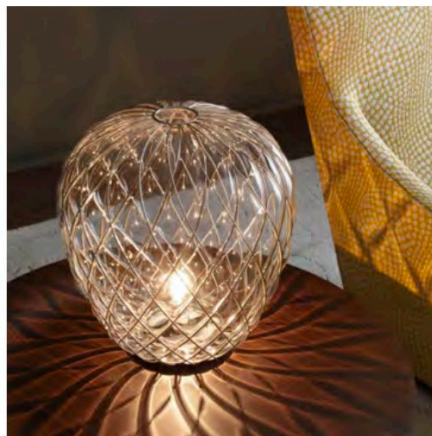

## PINECONE TABLE

TABLE

BY FONTANA ARTE

<b>PRODUCT NAME</b>	Pinecone Table	<b>LIGHT SOURCE</b>	Ø 30: 1x max 116W 230V E27 (HA, FL, LED) Ø 50: 1x max 150W 230V E27 (HA, FL, LED)
<b>DESIGNER</b>	Paola Navone	<b>FINISHES</b>	Chrome/White Glass Gold/White Glass Chrome/Transparent
<b>MANUFACTURER</b>	Fontana Arte	<b>IP</b>	20
<b>CATEGORY</b>	Table	<b>DIMENSIONS</b>	Ø 30 x 36 cm Ø 50 x 52 cm
<b>MATERIAL</b>	Blown Glass & Nickel Plated Metal	<b>ORIGIN</b>	Italy
<b>PRODUCT CODE</b>	Ø 30: 3-4364BI (Chrome/White Glass) 3-4364O0BI (Gold/White Glass)  Ø 50: 3-4340TR (Chrome/Transparent) 3-4340BI (Chrome/White Glass)	<b>WARRANTY</b>	1 Year
		<b>DIMMABLE</b>	Yes