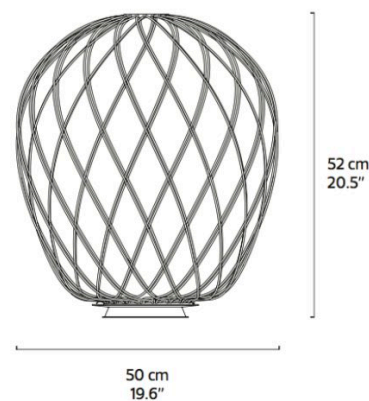

## PINECONE TABLE

TABLE

BY FONTANA ARTE

<b>PRODUCT NAME</b>	Pinecone Table	<b>LIGHT SOURCE</b>	Ø 30: 1x max 116W 230V E27 (HA, FL, LED) Ø 50: 1x max 150W 230V E27 (HA, FL, LED)
<b>DESIGNER</b>	Paola Navone	<b>FINISHES</b>	Chrome/White Glass Gold/White Glass Chrome/Transparent
<b>MANUFACTURER</b>	Fontana Arte	<b>IP</b>	20
<b>CATEGORY</b>	Table	<b>DIMENSIONS</b>	Ø 30 x 36 cm Ø 50 x 52 cm
<b>MATERIAL</b>	Blown Glass & Nickel Plated Metal	<b>ORIGIN</b>	Italy
<b>PRODUCT CODE</b>	Ø 30: 3-4364BI (Chrome/White Glass) 3-4364O0BI (Gold/White Glass)  Ø 50: 3-4340TR (Chrome/Transparent) 3-4340BI (Chrome/White Glass)	<b>WARRANTY</b>	1 Year
		<b>DIMMABLE</b>	Yes