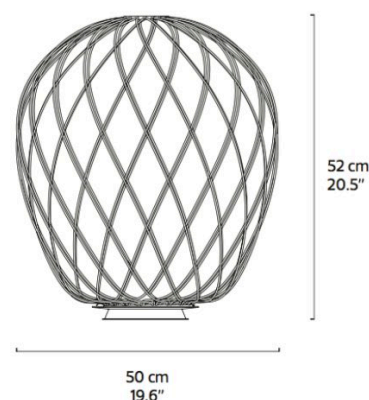

PROJECT	
TYPE	
NOTES	

PINECONE TABLE

TABLE

BY FONTANA ARTE

PRODUCT NAME	Pinecone Table
DESIGNER	Paola Navone
MANUFACTURER	Fontana Arte
CATEGORY	Table
MATERIAL	Blown Glass & Nickel Plated Metal
PRODUCT CODE	<p>Ø 30: 3-4364BI (Chrome/White Glass) 3-4364O0BI (Gold/White Glass)</p> <p>Ø 50: 3-4340TR (Chrome/Transparent) 3-4340BI (Chrome/White Glass)</p>

LIGHT SOURCE	<p>Ø 30: 1x max 116W 230V E27 (HA, FL, LED)</p> <p>Ø 50: 1x max 150W 230V E27 (HA, FL, LED)</p>
FINISHES	<p>Chrome/White Glass</p> <p>Gold/White Glass</p> <p>Chrome/Transparent</p>
IP	20
DIMENSIONS	<p>Ø 30 x 36 cm</p> <p>Ø 50 x 52 cm</p>
ORIGIN	Italy
WARRANTY	1 Year
DIMMABLE	Yes