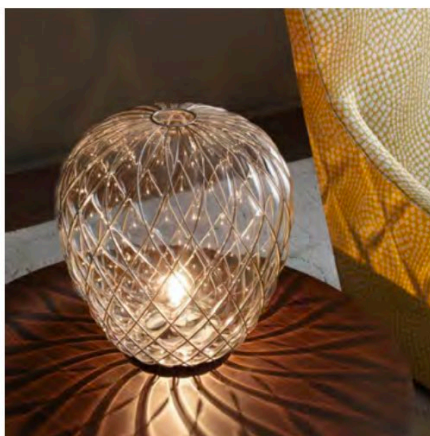

PROJECT	
TYPE	
NOTES	

PINECONE TABLE

TABLE

BY FONTANA ARTE

PRODUCT NAME	Pinecone Table
DESIGNER	Paola Navone
MANUFACTURER	Fontana Arte
CATEGORY	Table
MATERIAL	Blown Glass & Nickel Plated Metal
PRODUCT CODE	<p>Ø 30: 3-4364BI (Chrome/White Glass) 3-4364O0BI (Gold/White Glass)</p> <p>Ø 50: 3-4340TR (Chrome/Transparent) 3-4340BI (Chrome/White Glass)</p>

LIGHT SOURCE	<p>Ø 30: 1x max 116W 230V E27 (HA, FL, LED)</p> <p>Ø 50: 1x max 150W 230V E27 (HA, FL, LED)</p>
FINISHES	<p>Chrome/White Glass</p> <p>Gold/White Glass</p> <p>Chrome/Transparent</p>
IP	20
DIMENSIONS	<p>Ø 30 x 36 cm</p> <p>Ø 50 x 52 cm</p>
ORIGIN	Italy
WARRANTY	1 Year
DIMMABLE	Yes