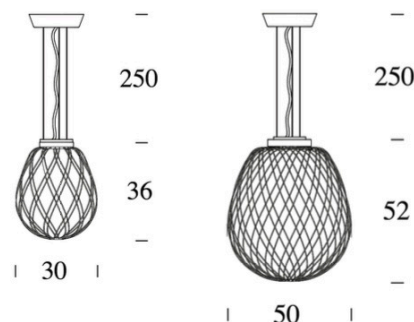

<b>PROJECT</b>	
<b>TYPE</b>	
<b>NOTES</b>	

**PINECONE SUSPENSION** **SUSPENSION**

BY FONTANA ARTE

<b>PRODUCT NAME</b>	Pinecone Suspension
<b>DESIGNER</b>	Paola Navone
<b>MANUFACTURER</b>	Fontana Arte
<b>CATEGORY</b>	Suspension
<b>MATERIAL</b>	Blown Glass & Nickel Plated Metal
<b>PRODUCT CODE</b>	<p>Ø 30:            3-436300BI (Gold &amp; White)            3-4363BI (Chrome &amp; White)            3-436300TR (Gold &amp; Transparent)            3-4363TR (Chrome &amp; Transparent)</p> <p>Ø 50:            3-433900BI (Gold &amp; White)            3-4339BI (Chrome &amp; White)            3-433900TR (Gold &amp; Transparent)            3-4339TR (Chrome &amp; Transparent)</p>

<b>LIGHT SOURCE</b>	<p>Ø 30: 1x max 116W 230V E27 (HA, FL, LED)            Ø 50: 1x max 150W 230V E27 (HA, FL, LED)</p>
<b>FINISHES</b>	<p>Gold &amp; White            Chrome &amp; White            Gold &amp; Transparent            Chrome &amp; Transparent</p>
<b>IP</b>	20
<b>DIMENSIONS</b>	<p>Ø 30 x 36 (h) cm (+ 250)            Ø 50 x 52 (h) cm (+ 250)</p>
<b>ORIGIN</b>	Italy
<b>WARRANTY</b>	1 Year
<b>DIMMABLE</b>	Dependant on bulb