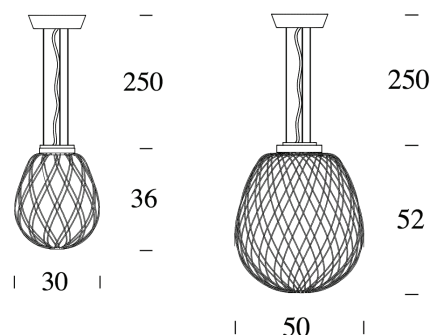

| | |
|----------------|--|
| PROJECT | |
| TYPE | |
| NOTES | |

PINECONE SUSPENSION SUSPENSION

BY FONTANA ARTE

| | | | |
|---------------------|---|---------------------|--|
| PRODUCT NAME | Pinecone Suspension | LIGHT SOURCE | Ø 30: 1x max 116W 230V E27 (HA, FL, LED) Ø 50: 1x max 150W 230V E27 (HA, FL, LED) |
| DESIGNER | Paola Navone | FINISHES | Gold & White Chrome & White Gold & Transparent Chrome & Transparent |
| MANUFACTURER | Fontana Arte | IP | 20 |
| CATEGORY | Suspension | DIMENSIONS | Ø 30 x 36 (h) cm (+ 250) Ø 50 x 52 (h) cm (+ 250) |
| MATERIAL | Blown Glass & Nickel Plated Metal | ORIGIN | Italy |
| PRODUCT CODE | <p>Ø 30:</p> <p>3-436300BI (Gold & White) 3-4363BI (Chrome & White) 3-436300TR (Gold & Transparent) 3-4363TR (Chrome & Transparent)</p> <p>Ø 50:</p> <p>3-433900BI (Gold & White) 3-4339BI (Chrome & White) 3-433900TR (Gold & Transparent) 3-4339TR (Chrome & Transparent)</p> | WARRANTY | 1 Year |