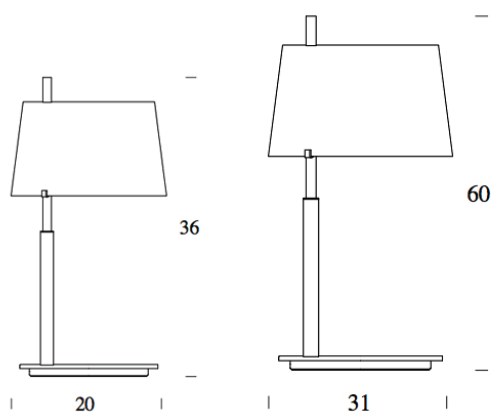

PROJECT	
TYPE	
NOTES	

PASSION TABLE

TABLE

BY FONTANA ARTE

PRODUCT NAME	Passion Table
DESIGNER	Studio Beretta
MANUFACTURER	Fontana Arte
CATEGORY	Table
MATERIAL	Glass Metal
PRODUCT CODE	<p>Ø 20: 3-36100CR (Chrome Plated) 3-36100NG (Nickel Plated)</p> <p>Ø 31: 3-36100CR (Chrome Plated) 3-36100NG (Nickel Plated)</p>
DIMMABLE	Yes

LIGHT SOURCE	<p>Ø 20: 1 × 60W Halogen or 1 × 48W Halogen Eco Saver G9</p> <p>Ø 31: 1 × 150W Halogen Eco Saver or 1 × 20W Fluorescent E2</p>
FINISHES	<p>Chrome Plated</p> <p>Nicke Plated</p>
IP	20
DIMENSIONS	<p>Ø 20 × 36 cm</p> <p>Ø 31 × 60 cm</p>
ORIGIN	Italy
WARRANTY	1 Year