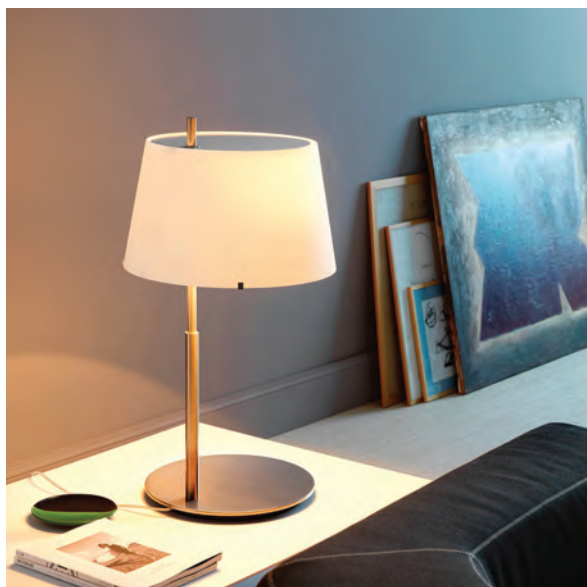

PROJECT	
TYPE	
NOTES	

PASSION TABLE

TABLE

BY FONTANA ARTE

PRODUCT NAME	Passion Table
DESIGNER	Studio Beretta
MANUFACTURER	Fontana Arte
CATEGORY	Table
MATERIAL	Glass Metal
PRODUCT CODE	<p>Ø 20: 3-36100CR (Chrome Plated) 3-36100NG (Nickel Plated)</p> <p>Ø 31: 3-36100CR (Chrome Plated) 3-36100NG (Nickel Plated)</p>
DIMMABLE	Yes

LIGHT SOURCE	<p>Ø 20: 1 × 60W Halogen or 1 × 48W Halogen Eco Saver G9</p> <p>Ø 31: 1 × 150W Halogen Eco Saver or 1 × 20W Fluorescent E2</p>
FINISHES	<p>Chrome Plated</p> <p>Nicke Plated</p>
IP	20
DIMENSIONS	<p>Ø 20 × 36 cm</p> <p>Ø 31 × 60 cm</p>
ORIGIN	Italy
WARRANTY	1 Year