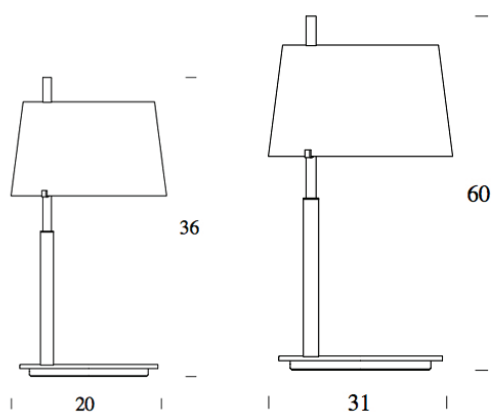

PASSION TABLE

TABLE

BY FONTANA ARTE

PROJECT	
TYPE	
NOTES	

PRODUCT NAME	Passion Table
DESIGNER	Studio Beretta
MANUFACTURER	Fontana Arte
CATEGORY	Table
MATERIAL	Glass Metal
PRODUCT CODE	<p>Ø 20: 3-36100CR (Chrome Plated) 3-36100NG (Nickel Plated)</p> <p>Ø 31: 3-36100CR (Chrome Plated) 3-36100NG (Nickel Plated)</p>
DIMMABLE	Yes

LIGHT SOURCE	<p>Ø 20: 1 × 60W Halogen or 1 × 48W Halogen Eco Saver G9</p> <p>Ø 31: 1 × 150W Halogen Eco Saver or 1 × 20W Fluorescent E2</p>
FINISHES	<p>Chrome Plated Nickel Plated</p>
IP	20
DIMENSIONS	<p>Ø 20 × 36 cm Ø 31 × 60 cm</p>
ORIGIN	Italy
WARRANTY	1 Year