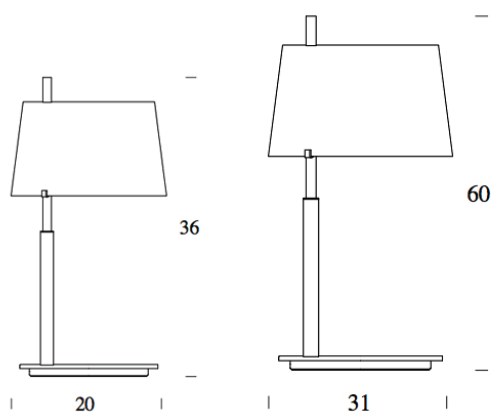

## PASSION TABLE

TABLE

BY FONTANA ARTE

<b>PROJECT</b>	
<b>TYPE</b>	
<b>NOTES</b>	

<b>PRODUCT NAME</b>	Passion Table
<b>DESIGNER</b>	Studio Beretta
<b>MANUFACTURER</b>	Fontana Arte
<b>CATEGORY</b>	Table
<b>MATERIAL</b>	Glass   Metal
<b>PRODUCT CODE</b>	<p>Ø 20: 3-361000CR (Chrome Plated) 3-361000NG (Nickel Plated)</p> <p>Ø 31: 3-36100CR (Chrome Plated) 3-36100NG (Nickel Plated)</p>

<b>LIGHT SOURCE</b>	<p>Ø 20: 1 × 60W Halogen or 1 × 48W Halogen Eco Saver G9</p> <p>Ø 31: 1 × 150W Halogen Eco Saver or 1 × 20W Fluorescent E2</p>
<b>FINISHES</b>	<p>Chrome Plated Nickel Plated</p>
<b>IP</b>	20
<b>DIMENSIONS</b>	<p>Ø 20 × 36 cm Ø 31 × 60 cm</p>
<b>ORIGIN</b>	Italy
<b>WARRANTY</b>	1 Year