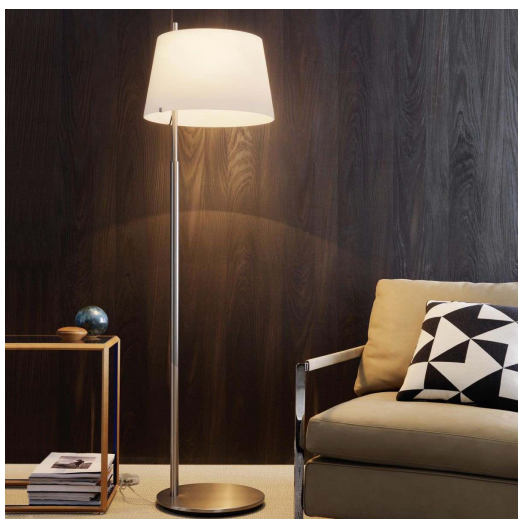

PROJECT	
TYPE	
NOTES	

PASSION FLOOR

FLOOR

BY FONTANA ARTE

PRODUCT NAME	Passion Floor
DESIGNER	Studio Beretta
MANUFACTURER	Fontana Arte
CATEGORY	Floor
MATERIAL	Glass Metal
PRODUCT CODE	3-3611CR (Chrome Plated) 3-3611NG (Nickel Plated)
DIMMABLE	Yes

LIGHT SOURCE	2 × 100W (Halogen) Eco Saver or 2 × 20W (Fluorescent) E27
FINISHES	Chrome Plated Nickel Plated
IP	20
DIMENSIONS	ø 47 × 175 cm
ORIGIN	Italy
WARRANTY	1 Year