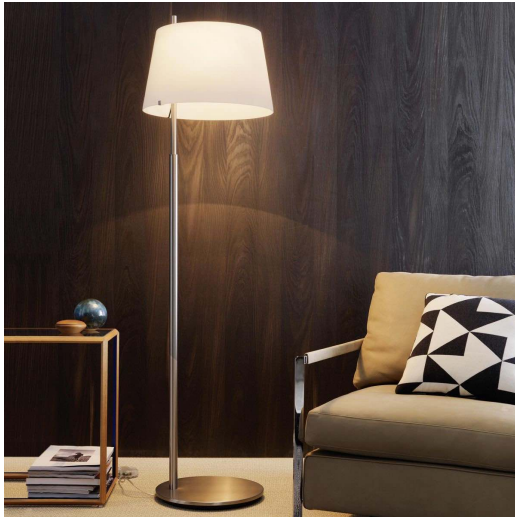

PROJECT	
TYPE	
NOTES	

PASSION FLOOR

FLOOR

BY FONTANA ARTE

PRODUCT NAME	Passion Floor
DESIGNER	Studio Beretta
MANUFACTURER	Fontana Arte
CATEGORY	Floor
MATERIAL	Glass Metal
PRODUCT CODE	3-3611CR (Chrome Plated) 3-3611NG (Nickel Plated)
DIMMABLE	Yes

LIGHT SOURCE	2 × 100W (Halogen) Eco Saver or 2 × 20W (Fluorescent) E27
FINISHES	Chrome Plated Nickel Plated
IP	20
DIMENSIONS	ø 47 × 175 cm
ORIGIN	Italy
WARRANTY	1 Year