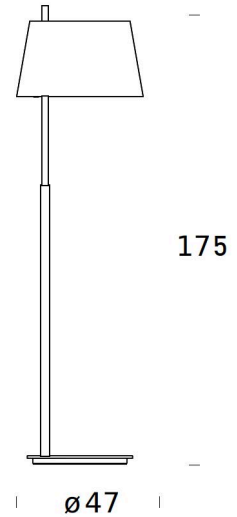

PROJECT	
TYPE	
NOTES	

PASSION FLOOR

FLOOR

BY FONTANA ARTE

PRODUCT NAME	Passion Floor
DESIGNER	Studio Beretta
MANUFACTURER	Fontana Arte
CATEGORY	Floor
MATERIAL	Glass Metal
PRODUCT CODE	3-3611CR (Chrome Plated) 3-3611NG (Nickel Plated)
DIMMABLE	Yes

LIGHT SOURCE	2 × 100W (Halogen) Eco Saver or 2 × 20W (Fluorescent) E27
FINISHES	Chrome Plated Nickel Plated
IP	20
DIMENSIONS	ø 47 × 175 cm
ORIGIN	Italy
WARRANTY	1 Year