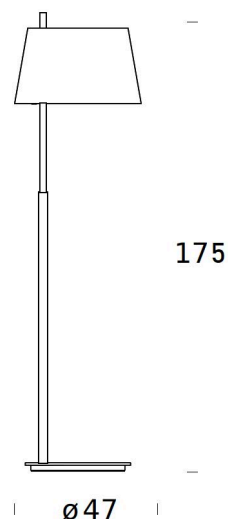

## PASSION FLOOR

FLOOR

BY FONTANA ARTE

<b>PRODUCT NAME</b>	Passion Floor
<b>DESIGNER</b>	Studio Beretta
<b>MANUFACTURER</b>	Fontana Arte
<b>CATEGORY</b>	Floor
<b>MATERIAL</b>	Glass   Metal
<b>PRODUCT CODE</b>	3-3611CR (Chrome Plated) 3-3611NG (Nickel Plated)

<b>LIGHT SOURCE</b>	2 × 100W (Halogen) Eco Saver or 2 × 20W (Fluorescent) E27
<b>FINISHES</b>	Chrome Plated Nickel Plated
<b>IP</b>	20
<b>DIMENSIONS</b>	ø 47 × 175 cm
<b>ORIGIN</b>	Italy
<b>WARRANTY</b>	1 Year