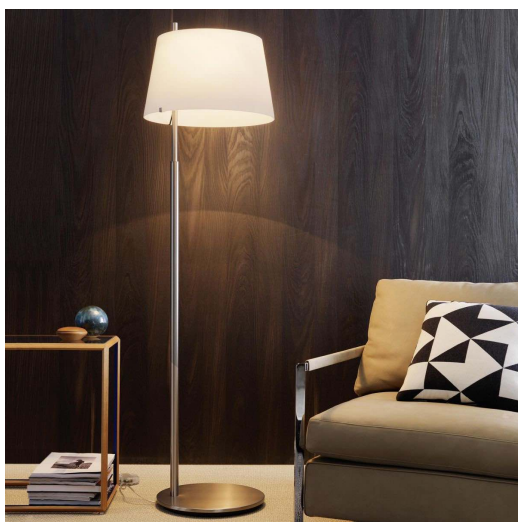

## PASSION FLOOR

FLOOR

BY FONTANA ARTE

<b>PRODUCT NAME</b>	Passion Floor
<b>DESIGNER</b>	Studio Beretta
<b>MANUFACTURER</b>	Fontana Arte
<b>CATEGORY</b>	Floor
<b>MATERIAL</b>	Glass   Metal
<b>PRODUCT CODE</b>	3-3611CR (Chrome Plated) 3-3611NG (Nickel Plated)

<b>LIGHT SOURCE</b>	2 × 100W (Halogen) Eco Saver or 2 × 20W (Fluorescent) E27
<b>FINISHES</b>	Chrome Plated Nickel Plated
<b>IP</b>	20
<b>DIMENSIONS</b>	ø 47 × 175 cm
<b>ORIGIN</b>	Italy
<b>WARRANTY</b>	1 Year